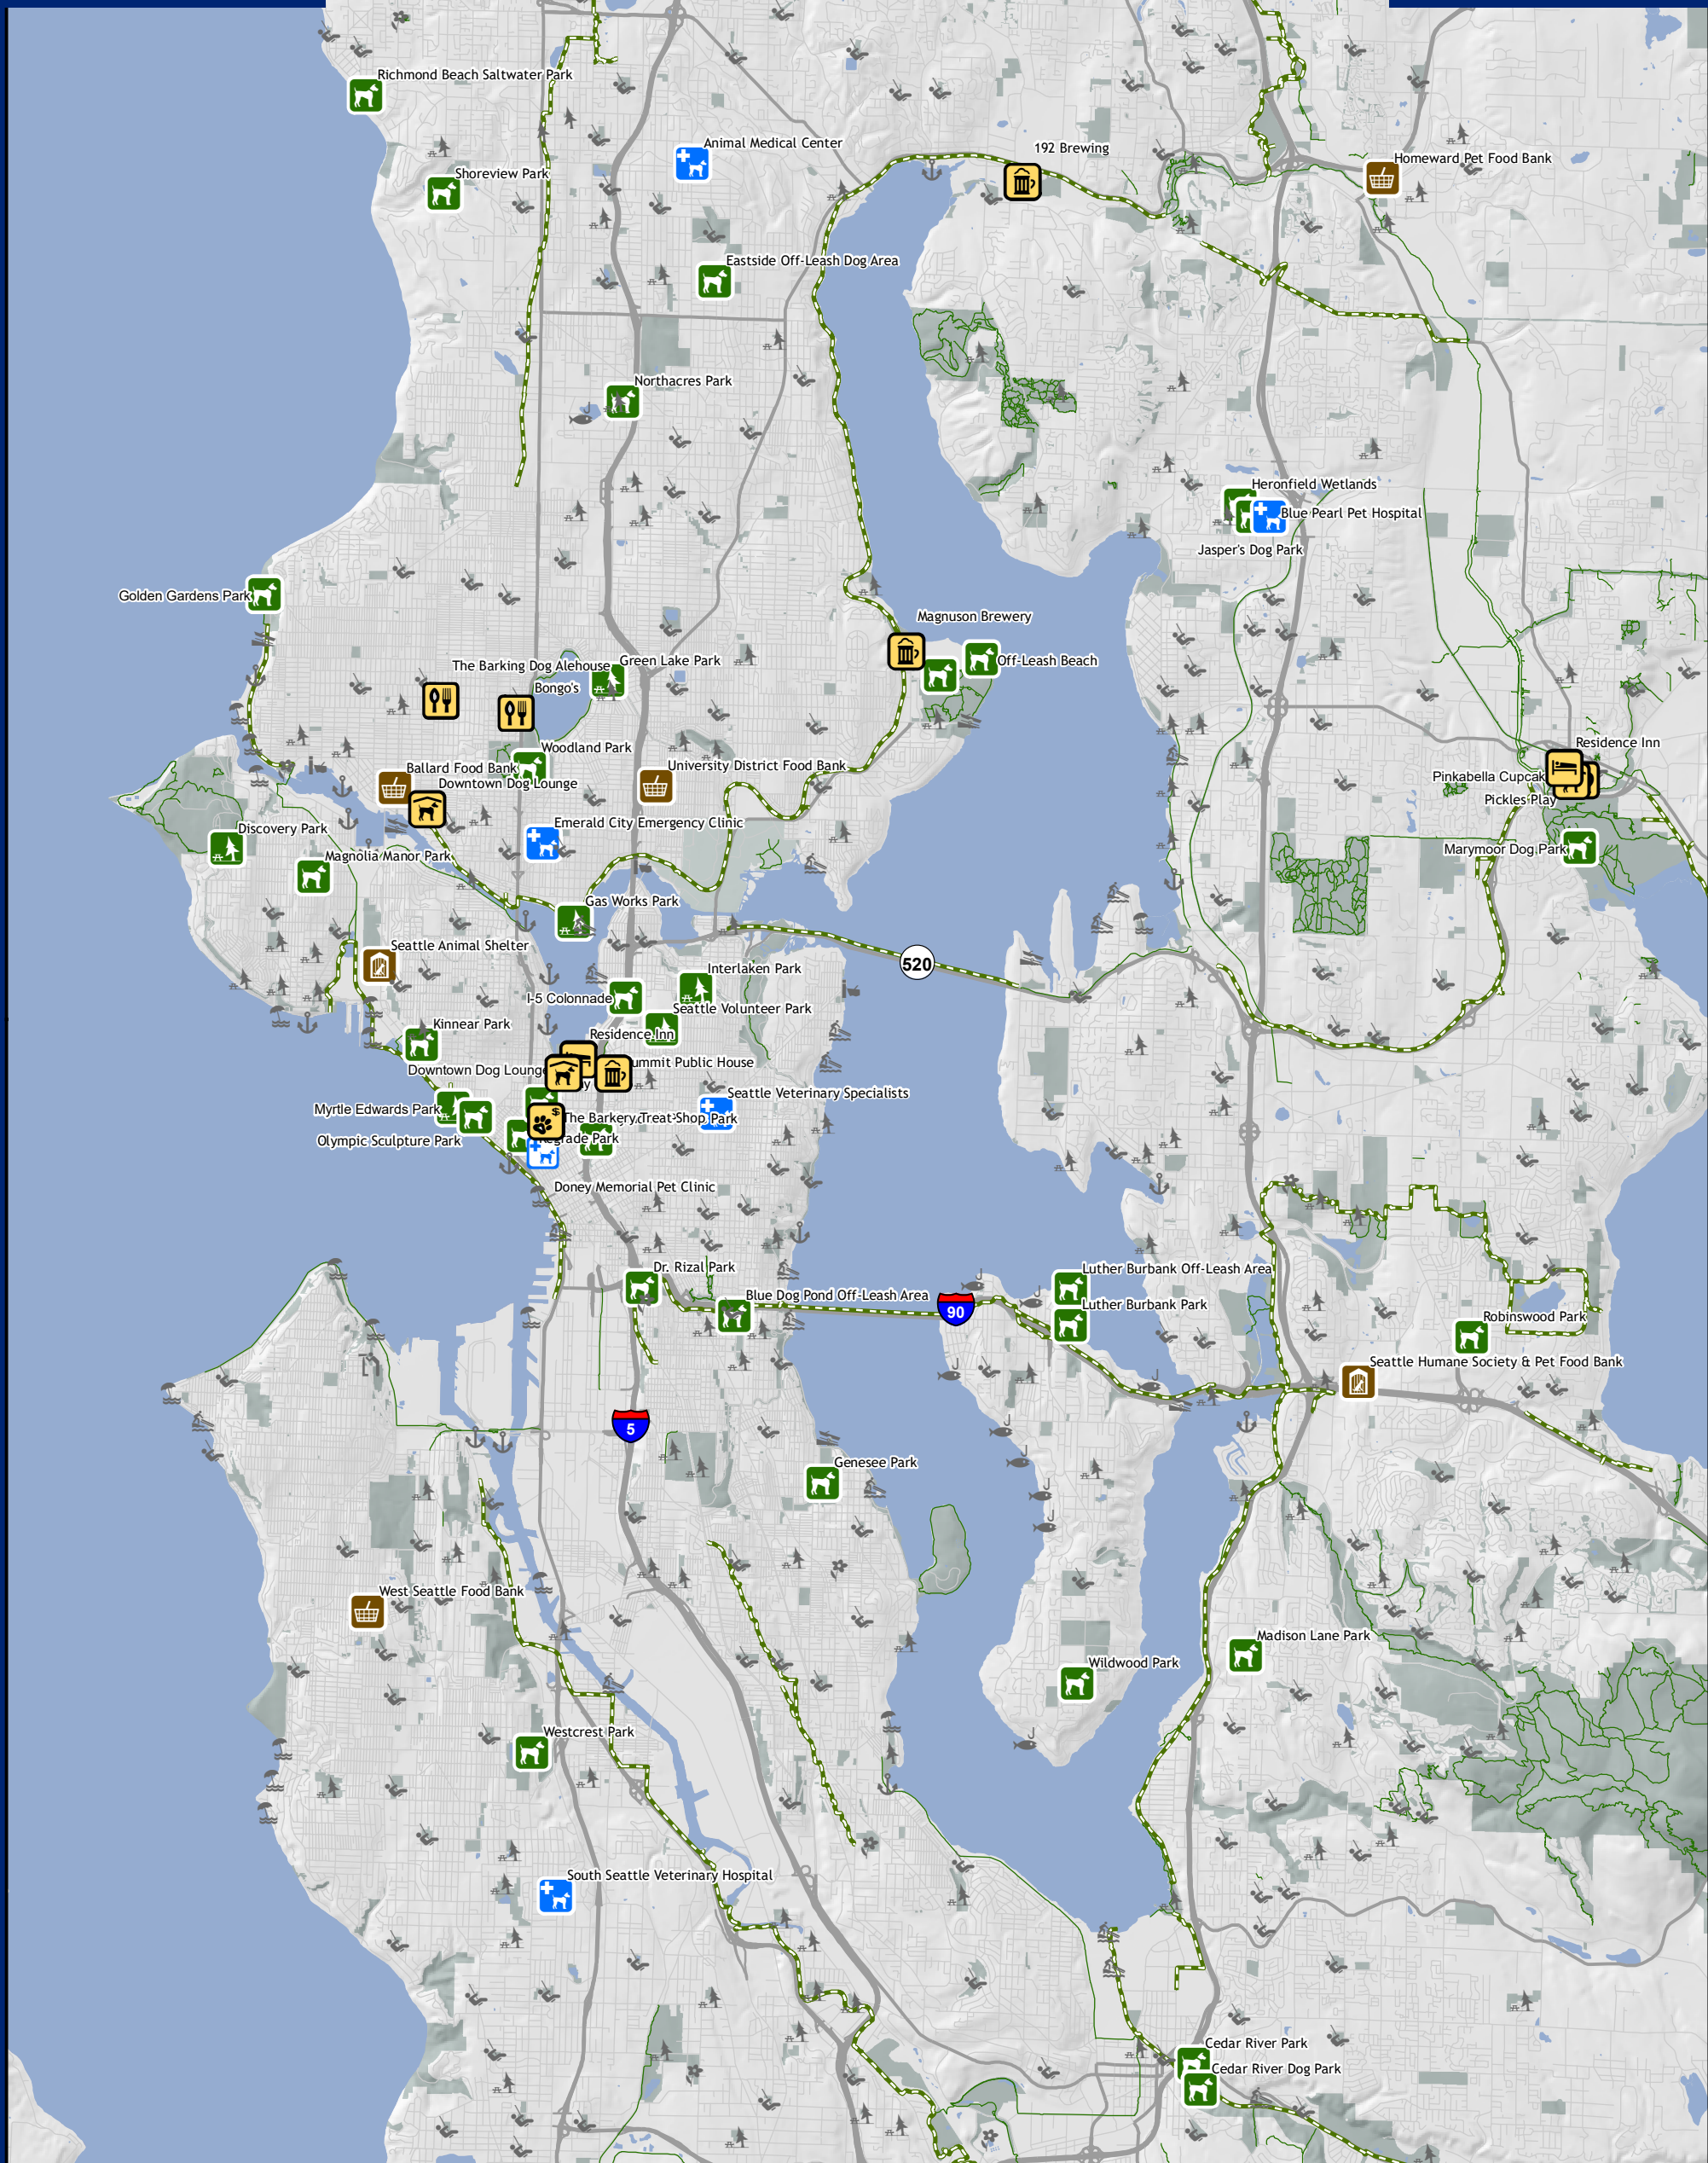

# Seattle Pup Map

northwestportal.com/dogs

seattlepup.com

Web map & more information  
nwpmaps.com/dogs

	Veterinarian		Pet Food Bank		Businesses
	Emergency Vet		Off-Leash Area		Regional Trail
	Animal Shelter		Dog Favorites		Trail
			Park		

0 0.5 1 2  
Miles

(c) 2023 Northwest Portal  
www.northwestportal.com