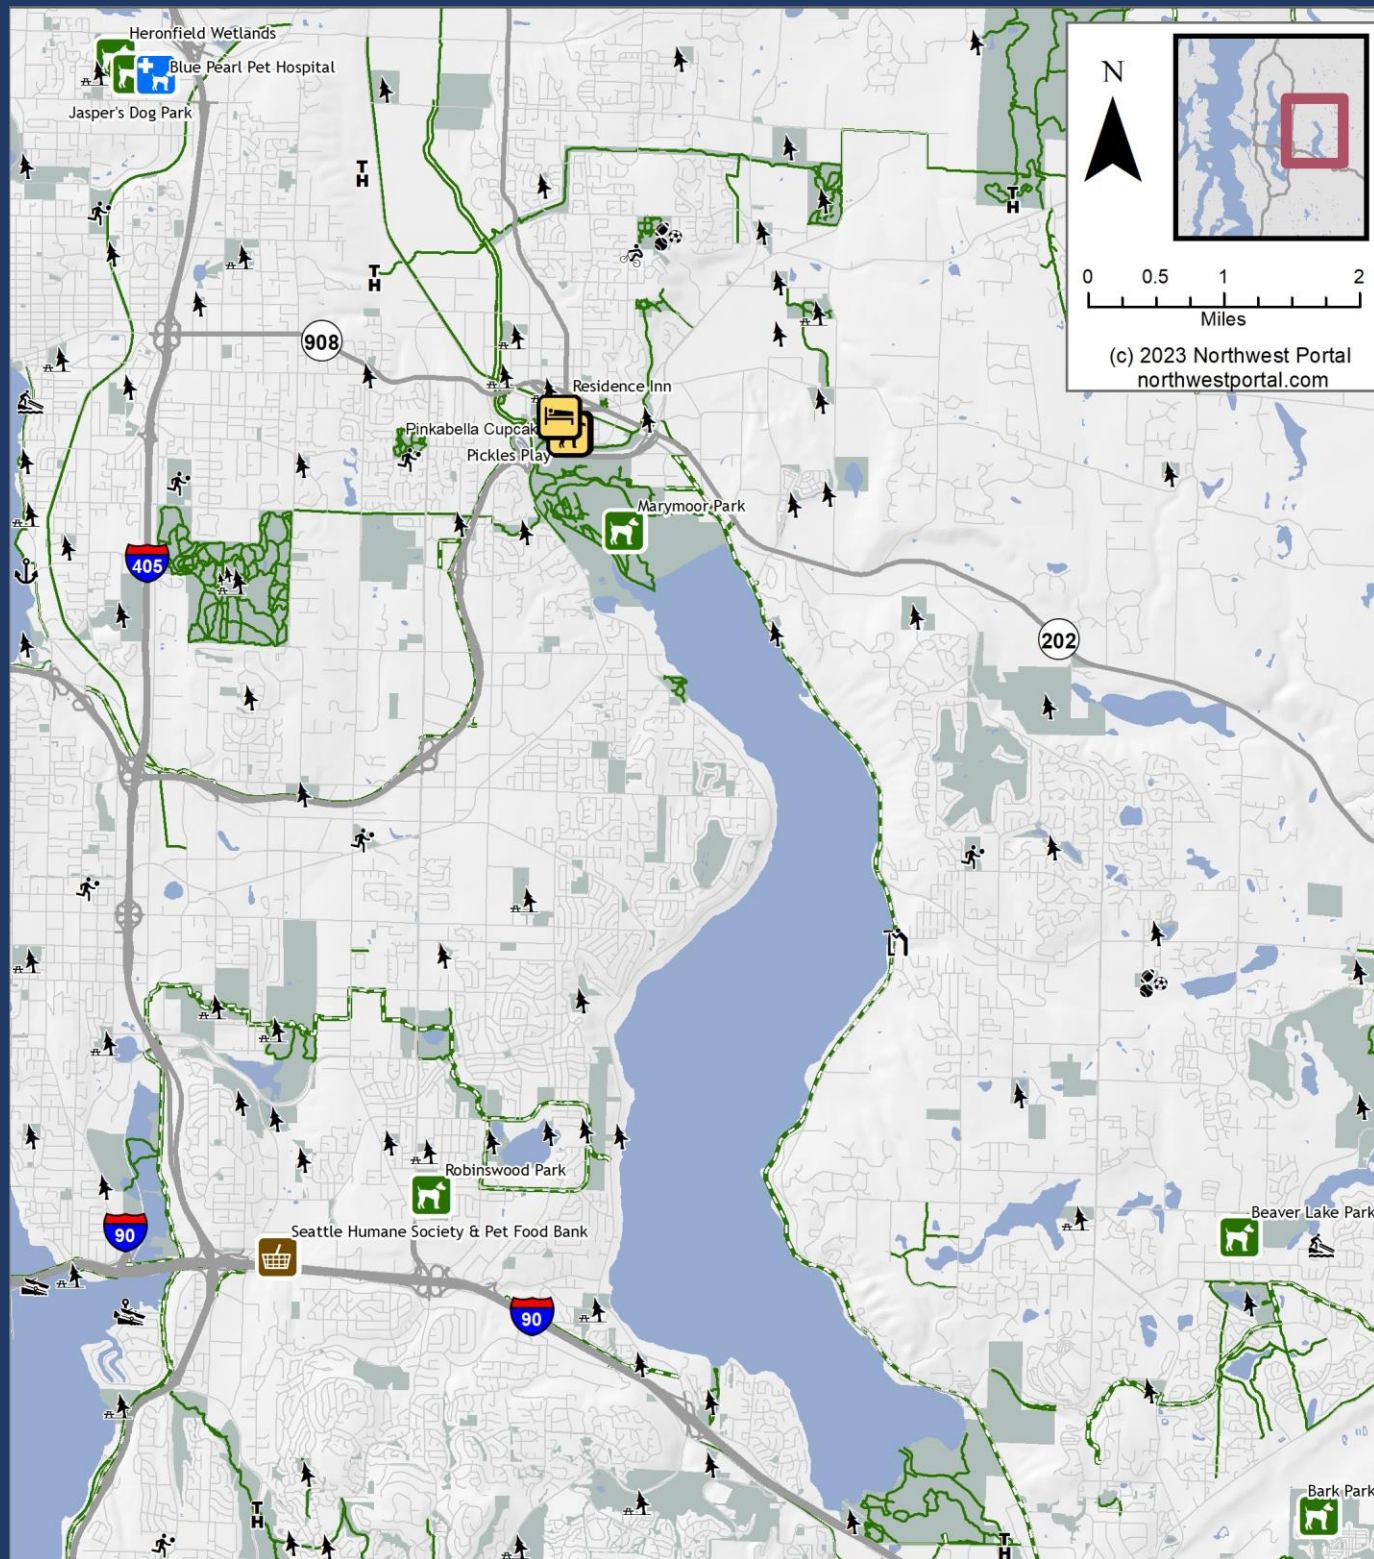

(c) 2023 Northwest Portal
northwestportal.com

Seattle Pup Dog Map Green Lake & Discovery Park

Find places to take your pup with the Dog NW web map & Seattle Pup Magazine

nwpmaps.com/dogs

- | | |
|----------------|----------------|
| Veterinarian | Dog Favorites |
| Emergency Vet | Businesses |
| Animal Shelter | Regional Trail |
| Pet Food Bank | Trail |
| Off-Leash Area | Park |
| | UW Campus |

0 0.25 0.5 1
Miles

(c) 2023 Northwest Portal
northwestportal.com

Seattle Pup Dog Map Marymoor Park

Find places to take
your pup with the
Dog NW web map &
Seattle Pup Magazine

nwpmaps.com/dogs

- | | |
|----------------|----------------|
| Veterinarian | Dog Favorites |
| Emergency Vet | Businesses |
| Animal Shelter | Regional Trail |
| Pet Food Bank | Trail |
| Off-Leash Area | Park |
| | UW Campus |

Seattle Pup Dog Map Tacoma

Find places to take your pup with the Dog NW web map & Seattle Pup Magazine

nwpmaps.com/dogs

- | | | | |
|--|----------------|--|----------------|
| | Veterinarian | | Dog Favorites |
| | Emergency Vet | | Businesses |
| | Animal Shelter | | Regional Trail |
| | Pet Food Bank | | Trail |
| | Off-Leash Area | | Park |
| | | | UW Campus |

N

(c) 2023 Northwest Portal
northwestportal.com

N
0 1 2 4
Miles
(c) 2023 Northwest Portal www.northwestportal.com

Seattle Pup Dog Map Edmonds

Find places to take your pup with the Dog NW web map & Seattle Pup Magazine