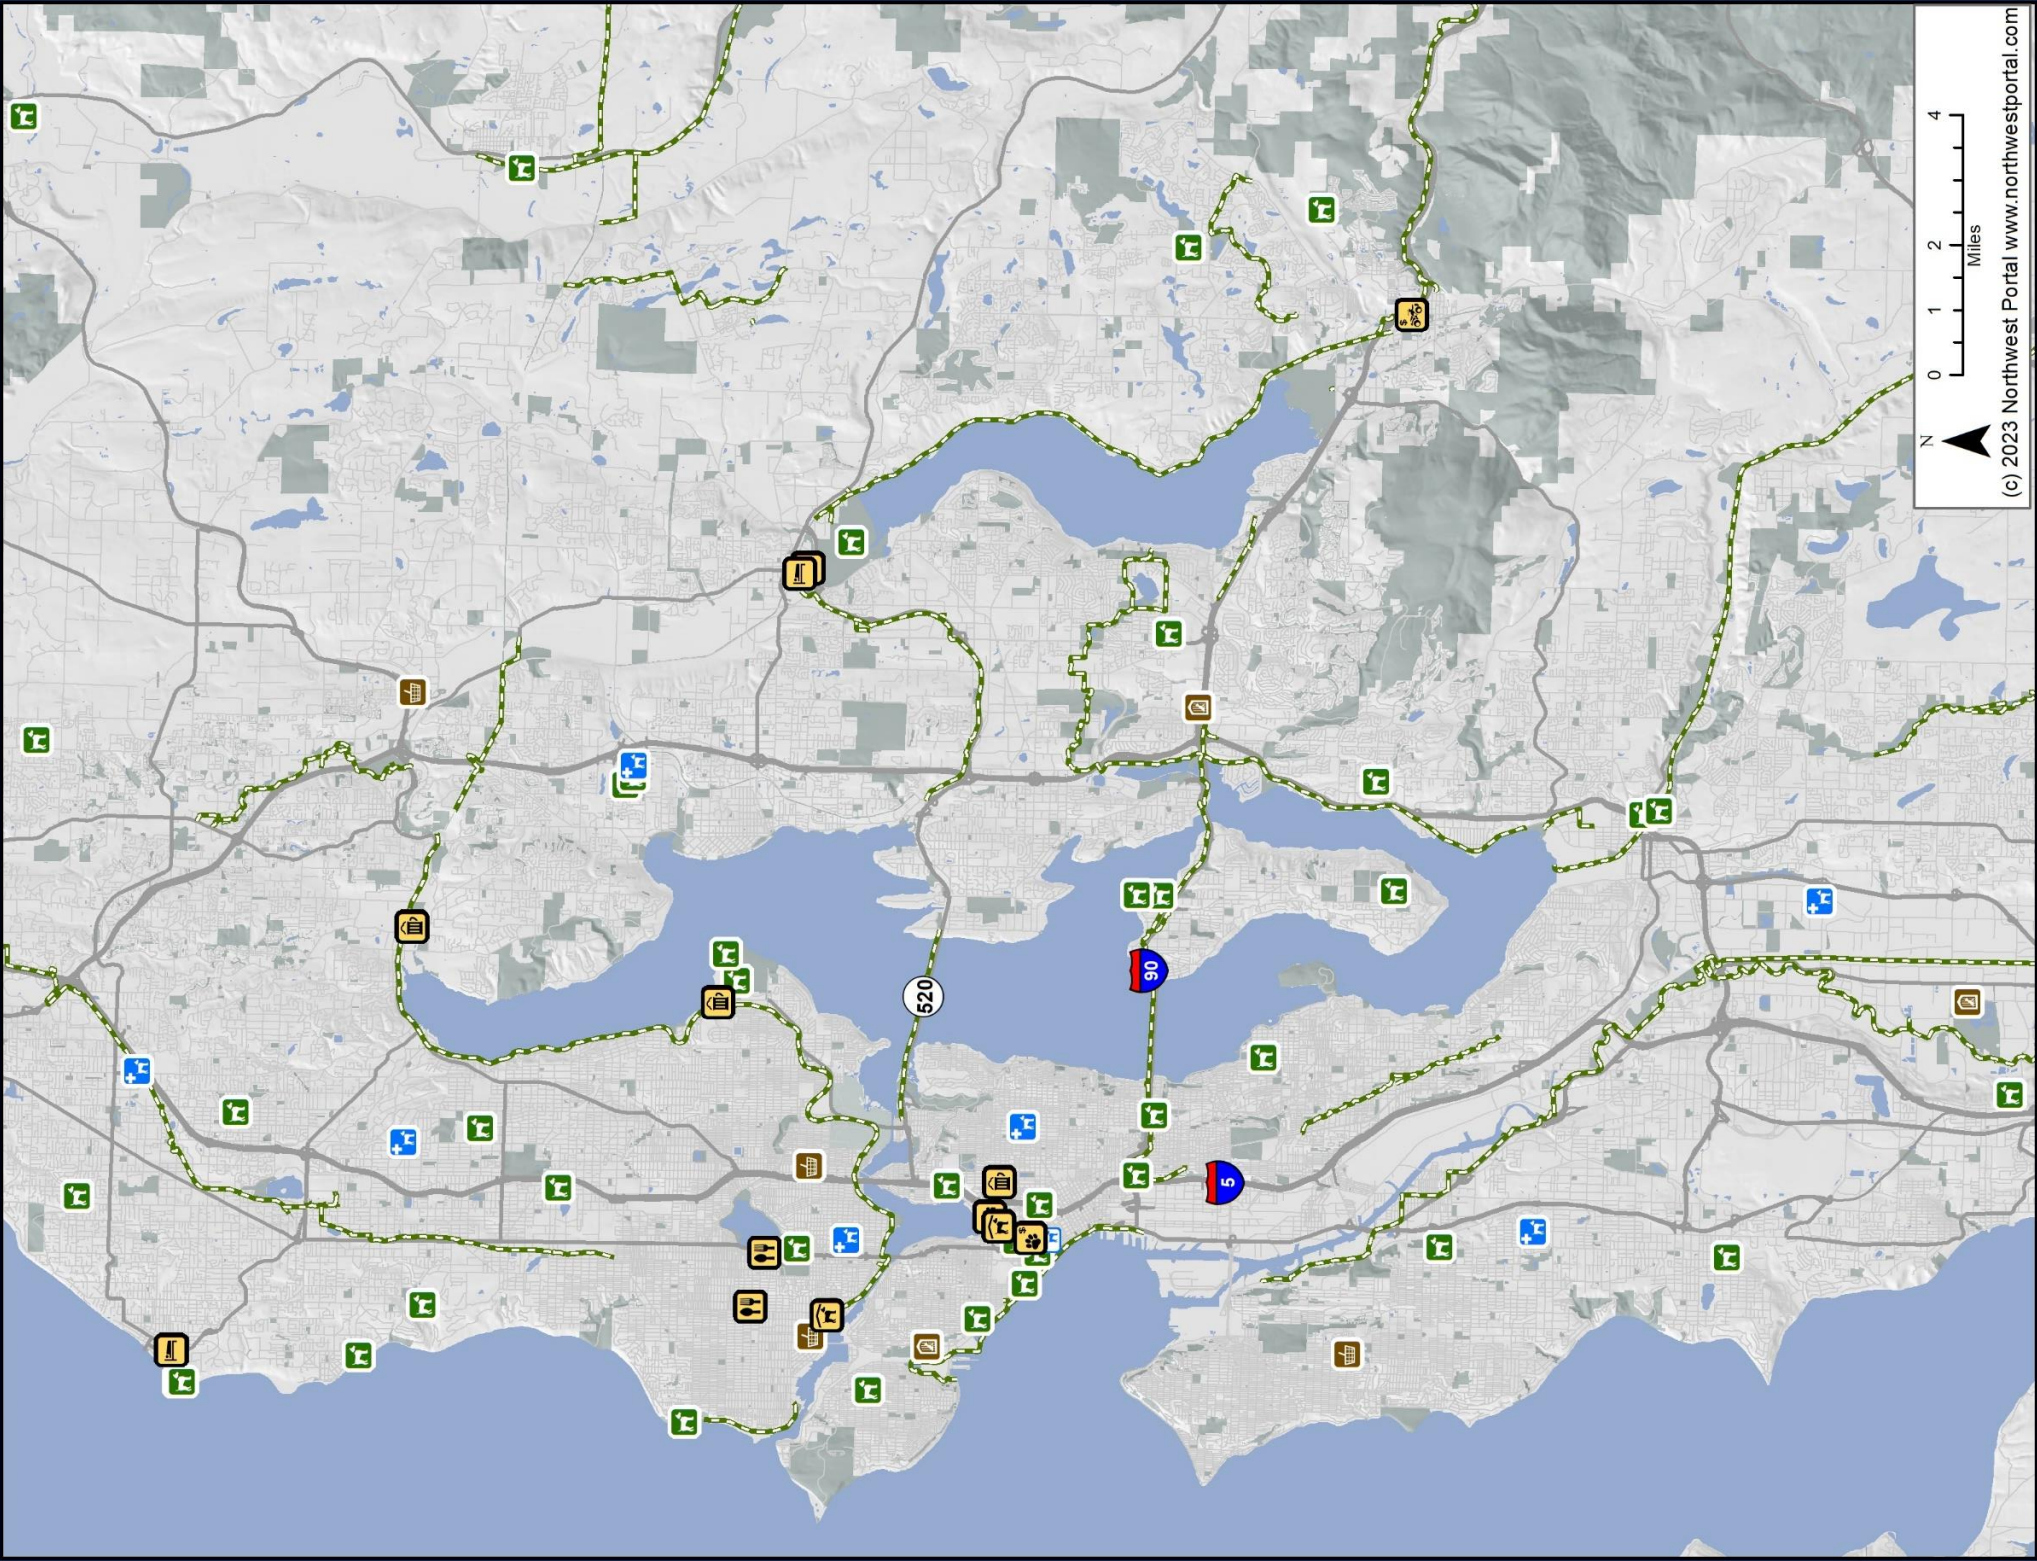

Seattle Pup Dog Map Magnuson to Volunteer Park

Find places to take your pup with the Dog NW web map & Seattle Pup Magazine

nwpmaps.com/dogs

	Veterinarian		Dog Favorites
	Emergency Vet		Businesses
	Animal Shelter		Regional Trail
	Pet Food Bank		Trail
	Off-Leash Area		Park
			UW Campus

(c) 2023 Northwest Portal
northwestportal.com

Seattle Pup Dog Map Green Lake & Discovery Park

Find places to take your pup with the Dog NW web map & Seattle Pup Magazine

nwpmaps.com/dogs

- | | |
|----------------|----------------|
| Veterinarian | Dog Favorites |
| Emergency Vet | Businesses |
| Animal Shelter | Regional Trail |
| Pet Food Bank | Trail |
| Off-Leash Area | Park |
| | UW Campus |

0 0.25 0.5 1
Miles

(c) 2023 Northwest Portal
northwestportal.com

Seattle Pup Dog Map Marymoor Park

Find places to take
your pup with the
Dog NW web map &
Seattle Pup Magazine

nwpmaps.com/dogs

- | | |
|----------------|----------------|
| Veterinarian | Dog Favorites |
| Emergency Vet | Businesses |
| Animal Shelter | Regional Trail |
| Pet Food Bank | Trail |
| Off-Leash Area | Park |
| | UW Campus |

Seattle Pup Dog Map Tacoma

Find places to take your pup with the Dog NW web map & Seattle Pup Magazine

nwpmaps.com/dogs

- | | | | |
|--|----------------|--|----------------|
| | Veterinarian | | Dog Favorites |
| | Emergency Vet | | Businesses |
| | Animal Shelter | | Regional Trail |
| | Pet Food Bank | | Trail |
| | Off-Leash Area | | Park |
| | | | UW Campus |