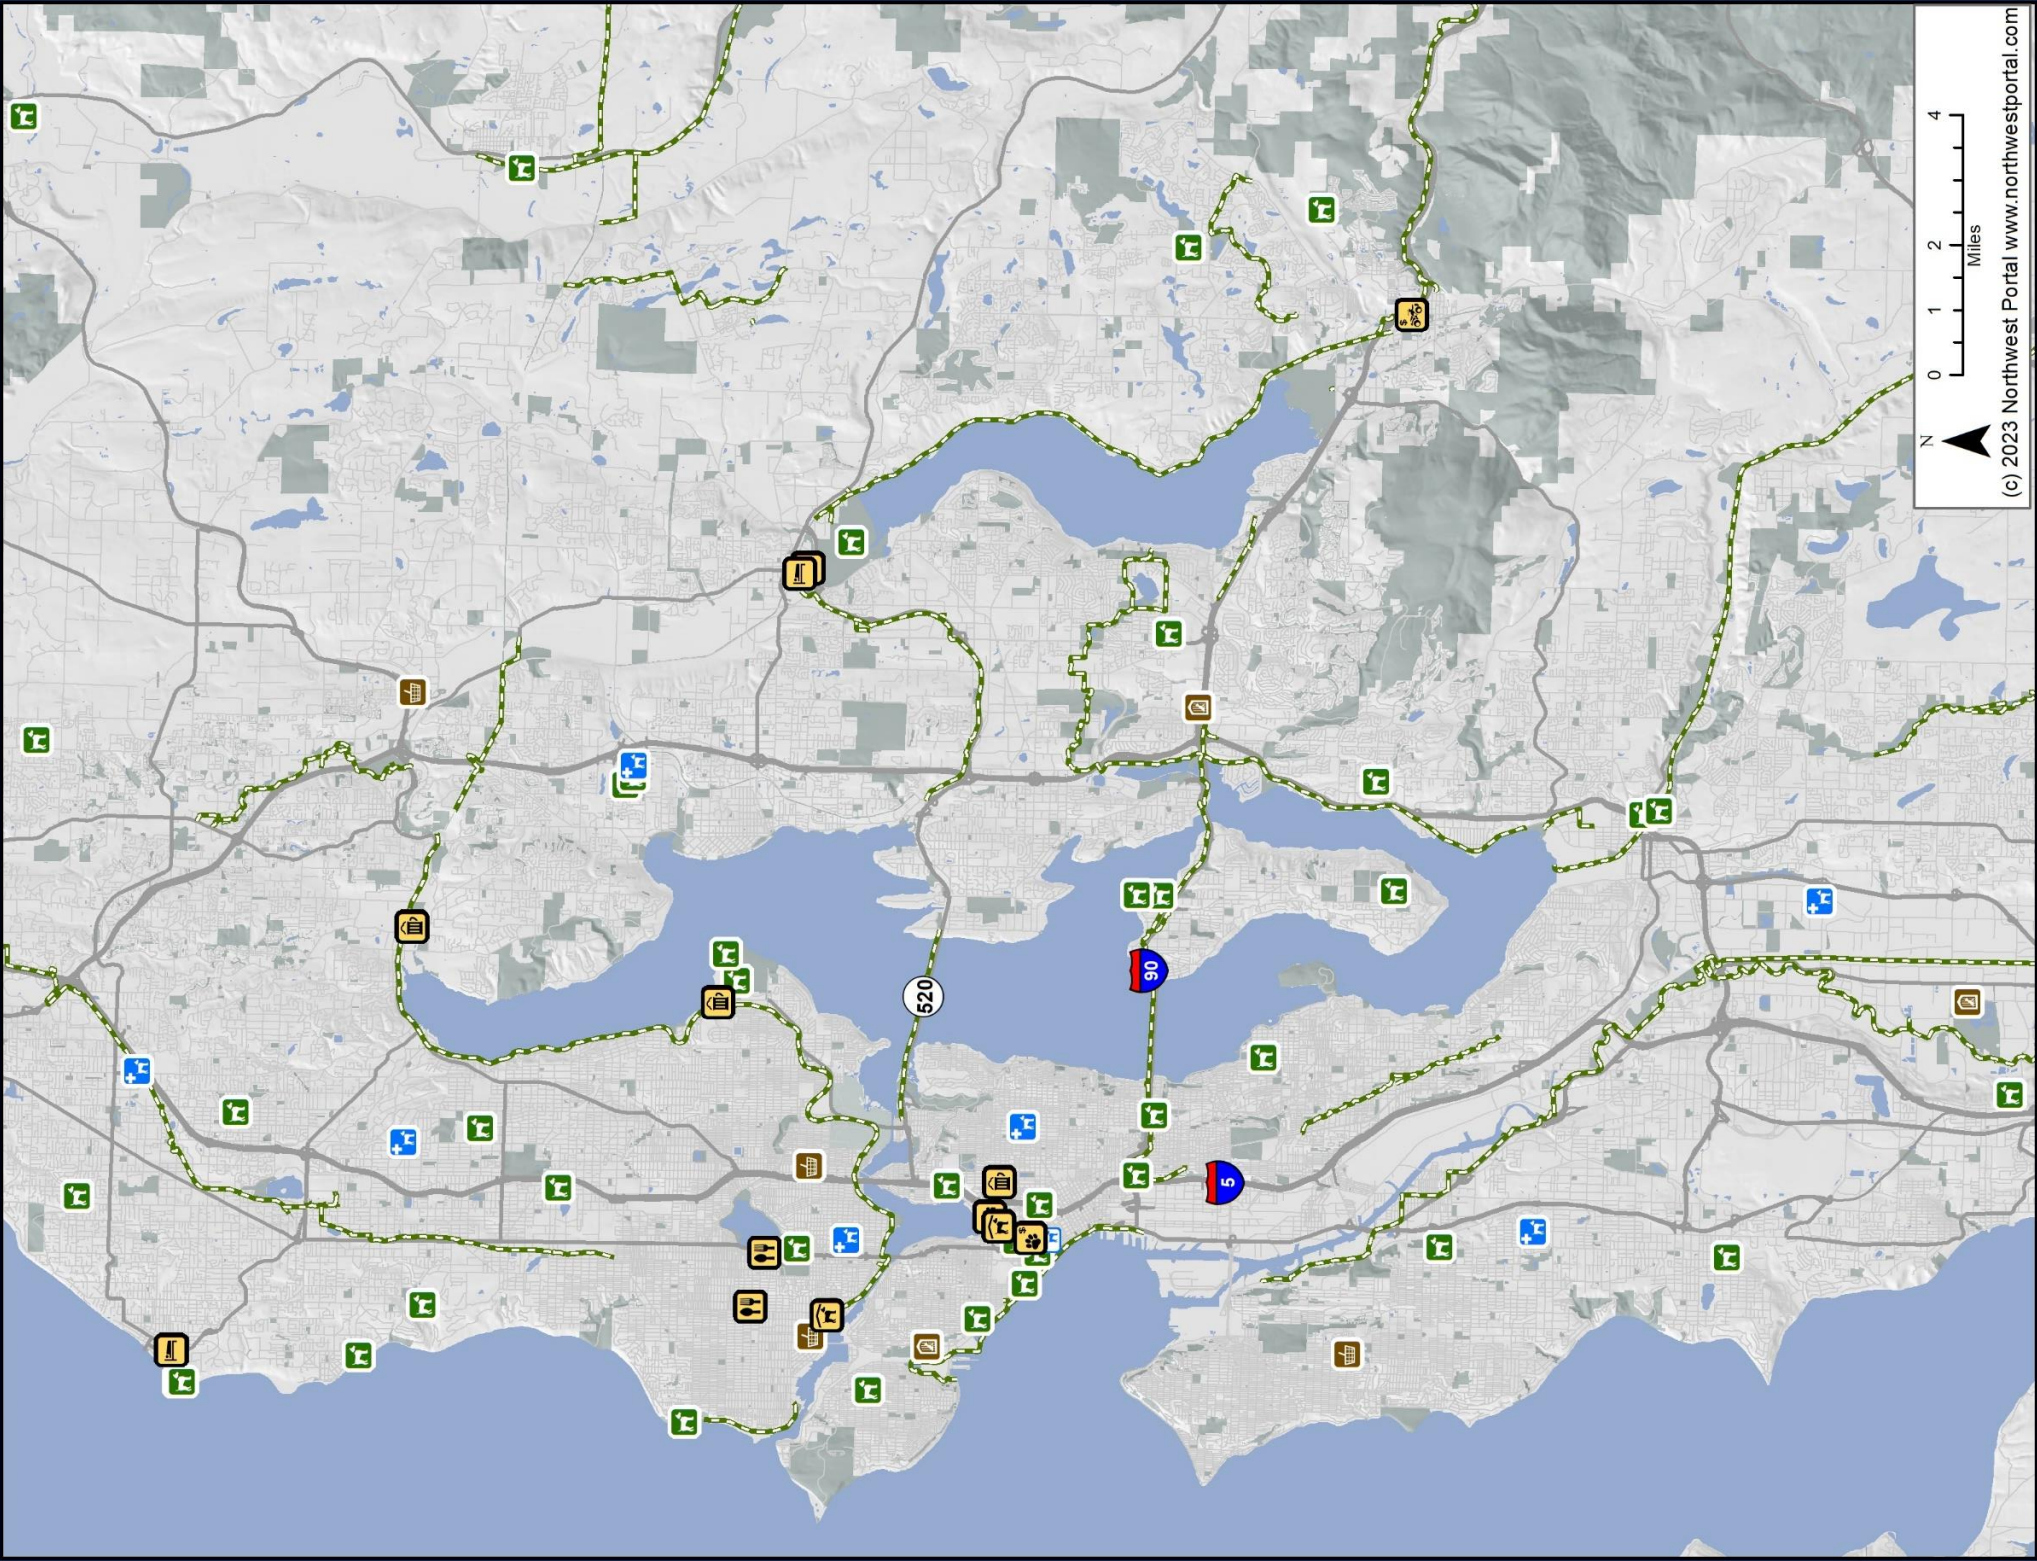

(c) 2023 Northwest Portal
northwestportal.com

Seattle Pup Dog Map Green Lake & Discovery Park

Find places to take your pup with the Dog NW web map & Seattle Pup Magazine

nwpmaps.com/dogs

- | | |
|----------------|----------------|
| Veterinarian | Dog Favorites |
| Emergency Vet | Businesses |
| Animal Shelter | Regional Trail |
| Pet Food Bank | Trail |
| Off-Leash Area | Park |
| | UW Campus |

0 0.25 0.5 1
Miles

(c) 2023 Northwest Portal
northwestportal.com

Seattle Pup Dog Map Marymoor Park

Find places to take
your pup with the
Dog NW web map &
Seattle Pup Magazine

nwpmaps.com/dogs

- | | |
|----------------|----------------|
| Veterinarian | Dog Favorites |
| Emergency Vet | Businesses |
| Animal Shelter | Regional Trail |
| Pet Food Bank | Trail |
| Off-Leash Area | Park |
| | UW Campus |

Seattle Pup Dog Map Tacoma

Find places to take your pup with the Dog NW web map & Seattle Pup Magazine

nwpmaps.com/dogs

- | | | | |
|--|----------------|--|----------------|
| | Veterinarian | | Dog Favorites |
| | Emergency Vet | | Businesses |
| | Animal Shelter | | Regional Trail |
| | Pet Food Bank | | Trail |
| | Off-Leash Area | | Park |
| | | | UW Campus |

N

(c) 2023 Northwest Portal
northwestportal.com

N
0 1 2 4
Miles
(c) 2023 Northwest Portal www.northwestportal.com

Seattle Pup Dog Map Edmonds

Find places to take your pup with the Dog NW web map & Seattle Pup Magazine