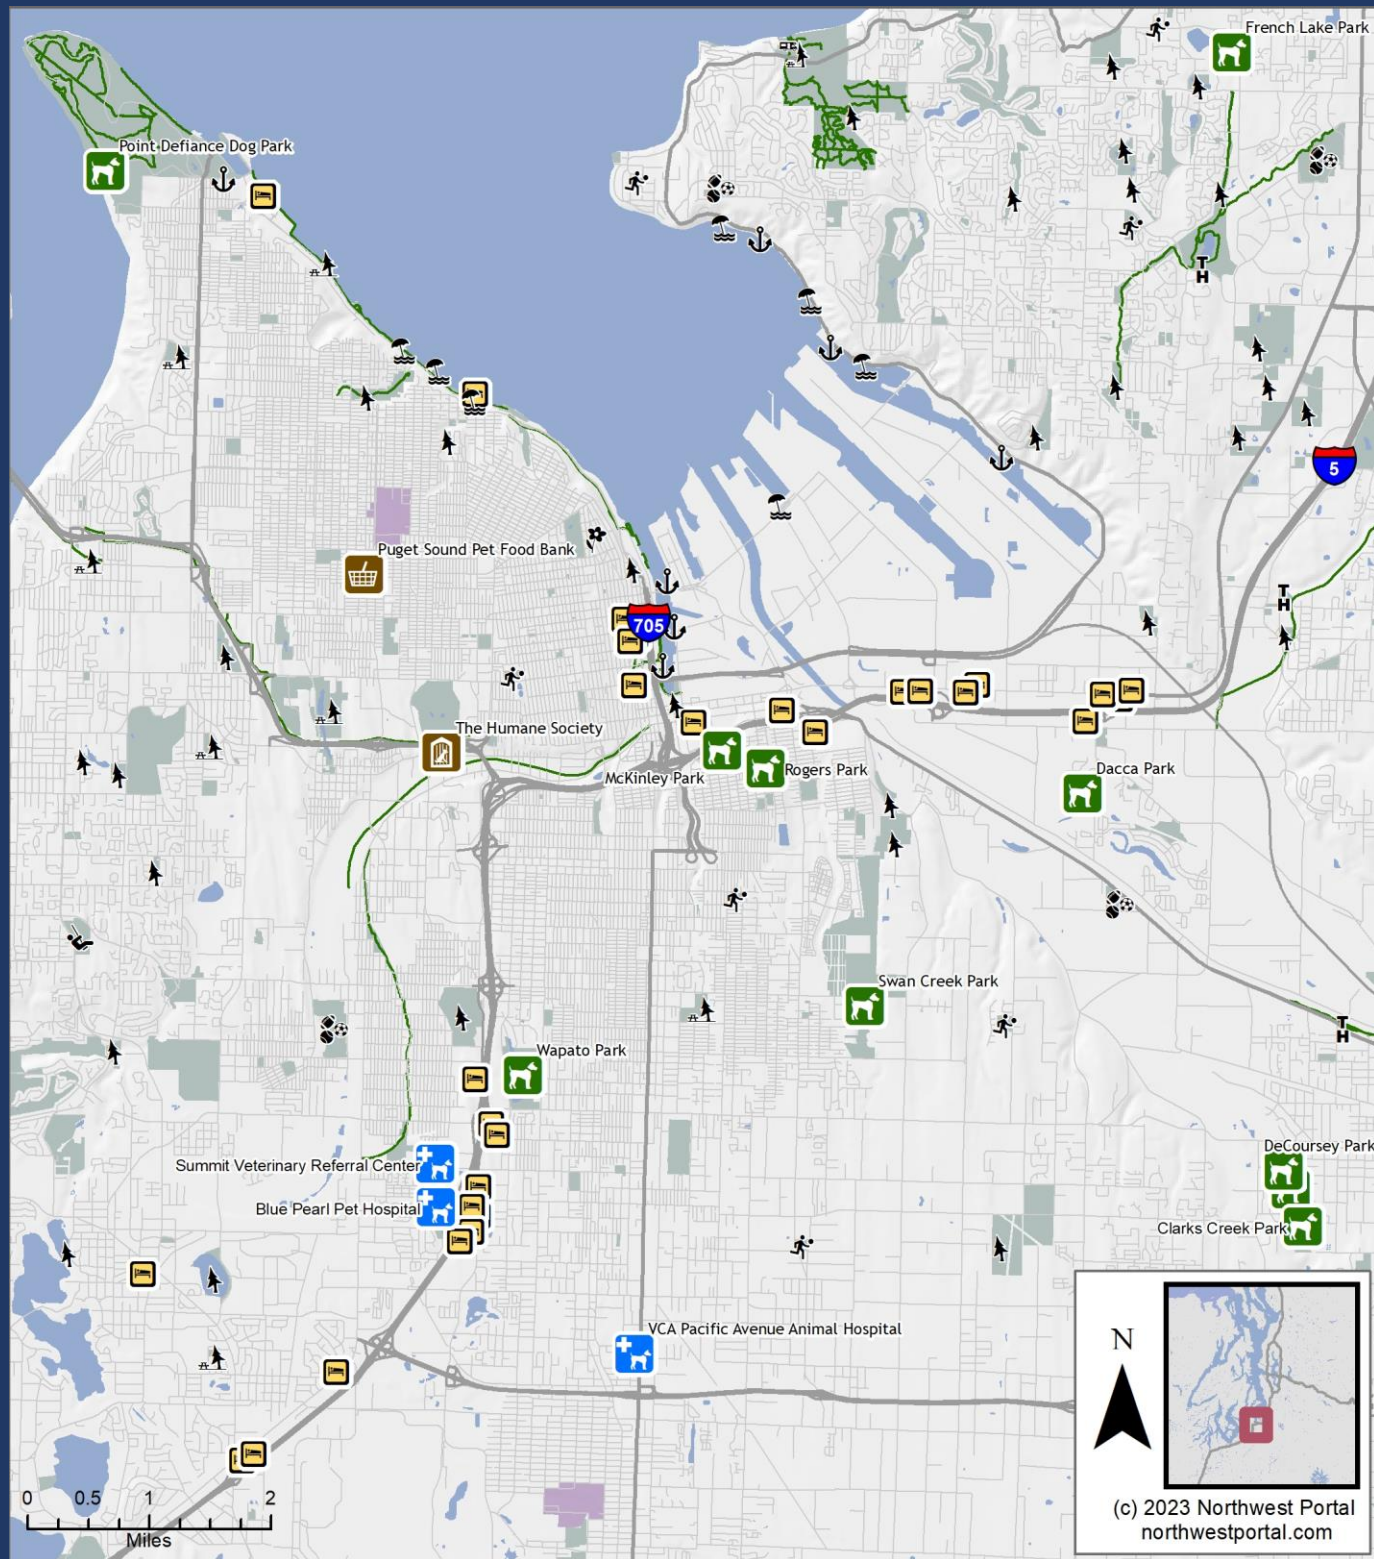

Seattle Pup Dog Map Magnuson to Volunteer Park

Find places to take your pup with the Dog NW web map & Seattle Pup Magazine

nwpmaps.com/dogs

	Veterinarian		Dog Favorites
	Emergency Vet		Businesses
	Animal Shelter		Regional Trail
	Pet Food Bank		Trail
	Off-Leash Area		Park
			UW Campus

0 0.25 0.5 1
Miles

(c) 2023 Northwest Portal
northwestportal.com

Seattle Pup Dog Map Marymoor Park

Find places to take
your pup with the
Dog NW web map &
Seattle Pup Magazine

nwpmaps.com/dogs

- | | |
|----------------|----------------|
| Veterinarian | Dog Favorites |
| Emergency Vet | Businesses |
| Animal Shelter | Regional Trail |
| Pet Food Bank | Trail |
| Off-Leash Area | Park |
| | UW Campus |

Seattle Pup Dog Map Tacoma

Find places to take your pup with the Dog NW web map & Seattle Pup Magazine

nwpmaps.com/dogs

- | | | | |
|--|----------------|--|----------------|
| | Veterinarian | | Dog Favorites |
| | Emergency Vet | | Businesses |
| | Animal Shelter | | Regional Trail |
| | Pet Food Bank | | Trail |
| | Off-Leash Area | | Park |
| | | | UW Campus |

N

(c) 2023 Northwest Portal
northwestportal.com

N
0 1 2 4
Miles
(c) 2023 Northwest Portal www.northwestportal.com

Seattle Pup Dog Map Edmonds

Find places to take your pup with the Dog NW web map & Seattle Pup Magazine