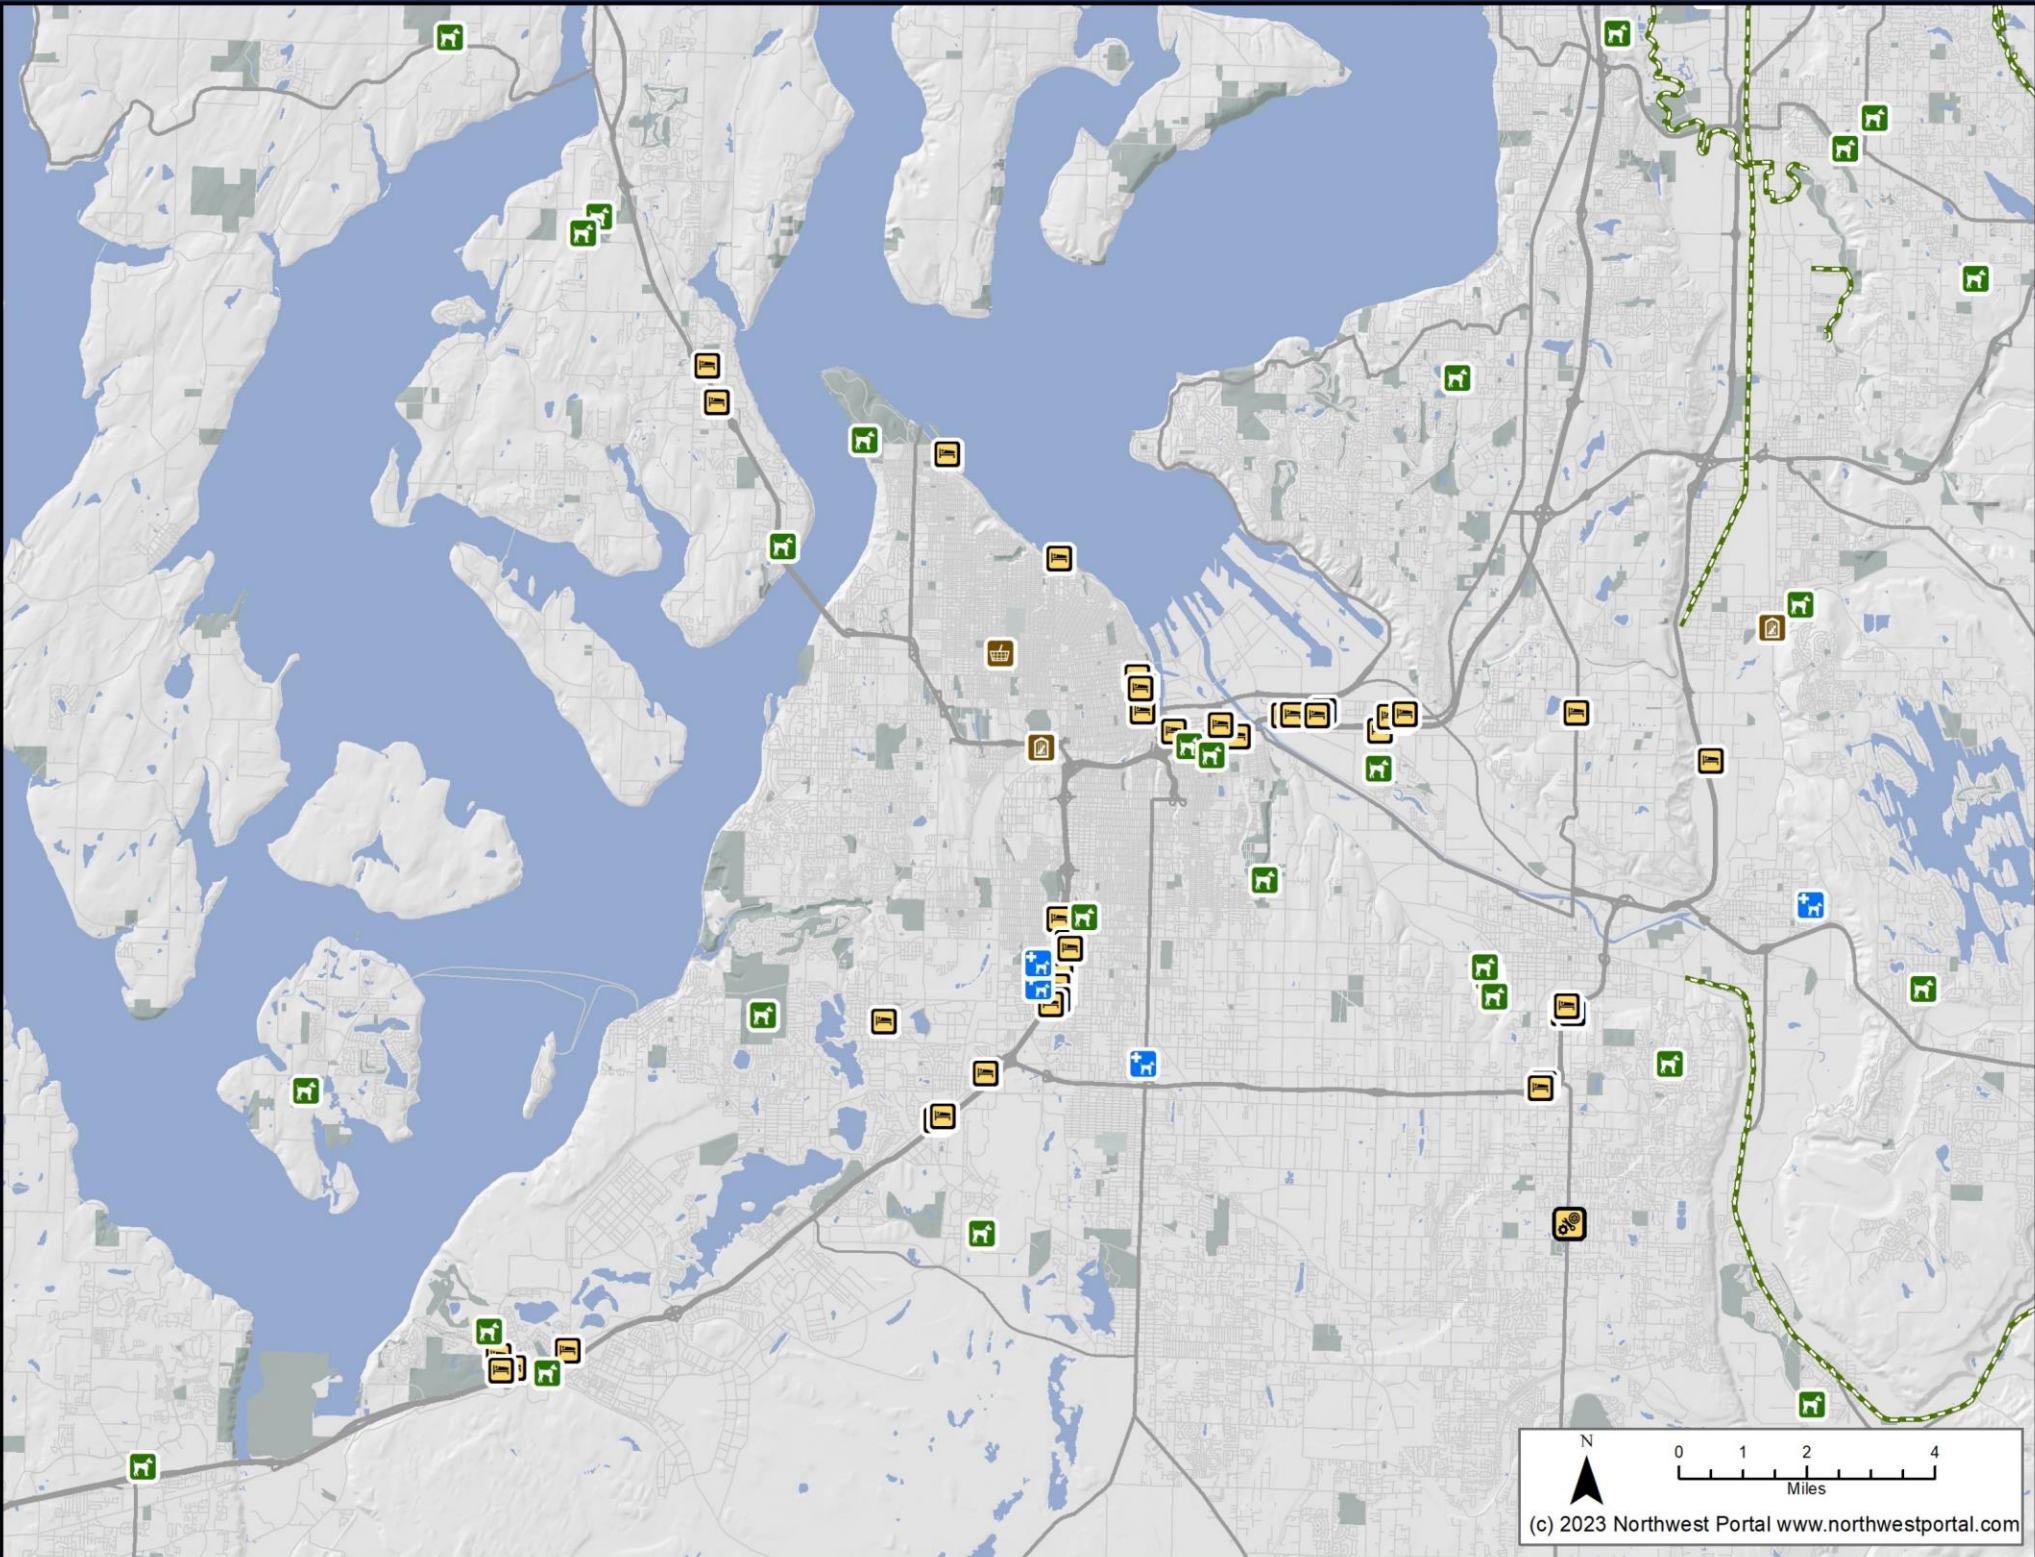

0 0.25 0.5 1
Miles

(c) 2023 Northwest Portal
northwestportal.com

Seattle Pup Dog Map Marymoor Park

Find places to take
your pup with the
Dog NW web map &
Seattle Pup Magazine

nwpmaps.com/dogs

- | | |
|----------------|----------------|
| Veterinarian | Dog Favorites |
| Emergency Vet | Businesses |
| Animal Shelter | Regional Trail |
| Pet Food Bank | Trail |
| Off-Leash Area | Park |
| | UW Campus |

Seattle Pup Dog Map Tacoma

Find places to take your pup with the Dog NW web map & Seattle Pup Magazine

nwpmaps.com/dogs

- | | | | |
|--|----------------|--|----------------|
| | Veterinarian | | Dog Favorites |
| | Emergency Vet | | Businesses |
| | Animal Shelter | | Regional Trail |
| | Pet Food Bank | | Trail |
| | Off-Leash Area | | Park |
| | | | UW Campus |

N

(c) 2023 Northwest Portal
northwestportal.com

N
0 1 2 4
Miles
(c) 2023 Northwest Portal www.northwestportal.com

Seattle Pup Dog Map Edmonds

Find places to take your pup with the Dog NW web map & Seattle Pup Magazine