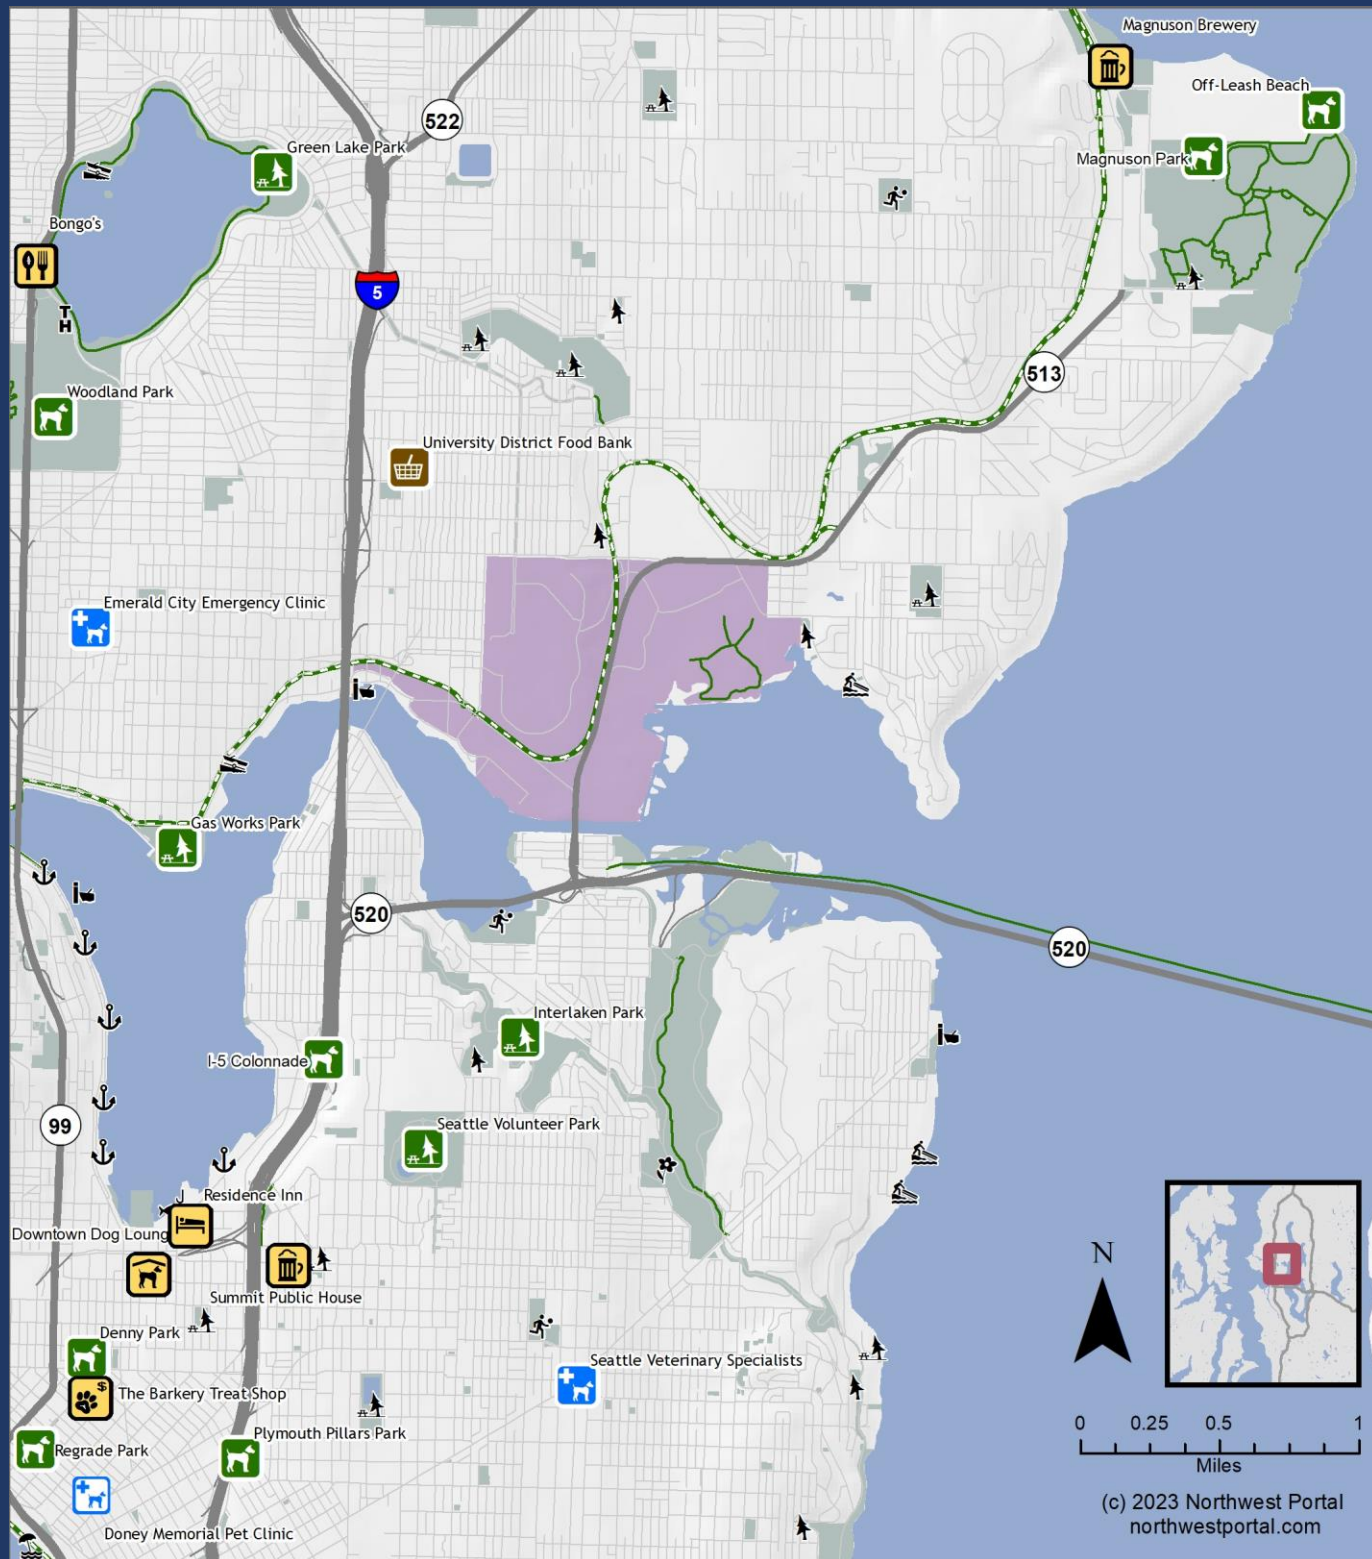

Seattle Pup Dog Map Magnuson to Volunteer Park

Find places to take your pup with the Dog NW web map & Seattle Pup Magazine

nwpmaps.com/dogs

	Veterinarian		Dog Favorites
	Emergency Vet		Businesses
	Animal Shelter		Regional Trail
	Pet Food Bank		Trail
	Off-Leash Area		Park
			UW Campus

(c) 2023 Northwest Portal
northwestportal.com

Seattle Pup Dog Map Green Lake & Discovery Park

Find places to take your pup with the Dog NW web map & Seattle Pup Magazine

nwpmaps.com/dogs

- | | |
|----------------|----------------|
| Veterinarian | Dog Favorites |
| Emergency Vet | Businesses |
| Animal Shelter | Regional Trail |
| Pet Food Bank | Trail |
| Off-Leash Area | Park |
| | UW Campus |

0 0.25 0.5 1
Miles

(c) 2023 Northwest Portal
northwestportal.com

Seattle Pup Dog Map Marymoor Park

Find places to take
your pup with the
Dog NW web map &
Seattle Pup Magazine

nwpmaps.com/dogs

- | | |
|----------------|----------------|
| Veterinarian | Dog Favorites |
| Emergency Vet | Businesses |
| Animal Shelter | Regional Trail |
| Pet Food Bank | Trail |
| Off-Leash Area | Park |
| | UW Campus |

Seattle Pup Dog Map Tacoma

Find places to take your pup with the Dog NW web map & Seattle Pup Magazine

nwpmaps.com/dogs

- | | | | |
|--|----------------|--|----------------|
| | Veterinarian | | Dog Favorites |
| | Emergency Vet | | Businesses |
| | Animal Shelter | | Regional Trail |
| | Pet Food Bank | | Trail |
| | Off-Leash Area | | Park |
| | | | UW Campus |