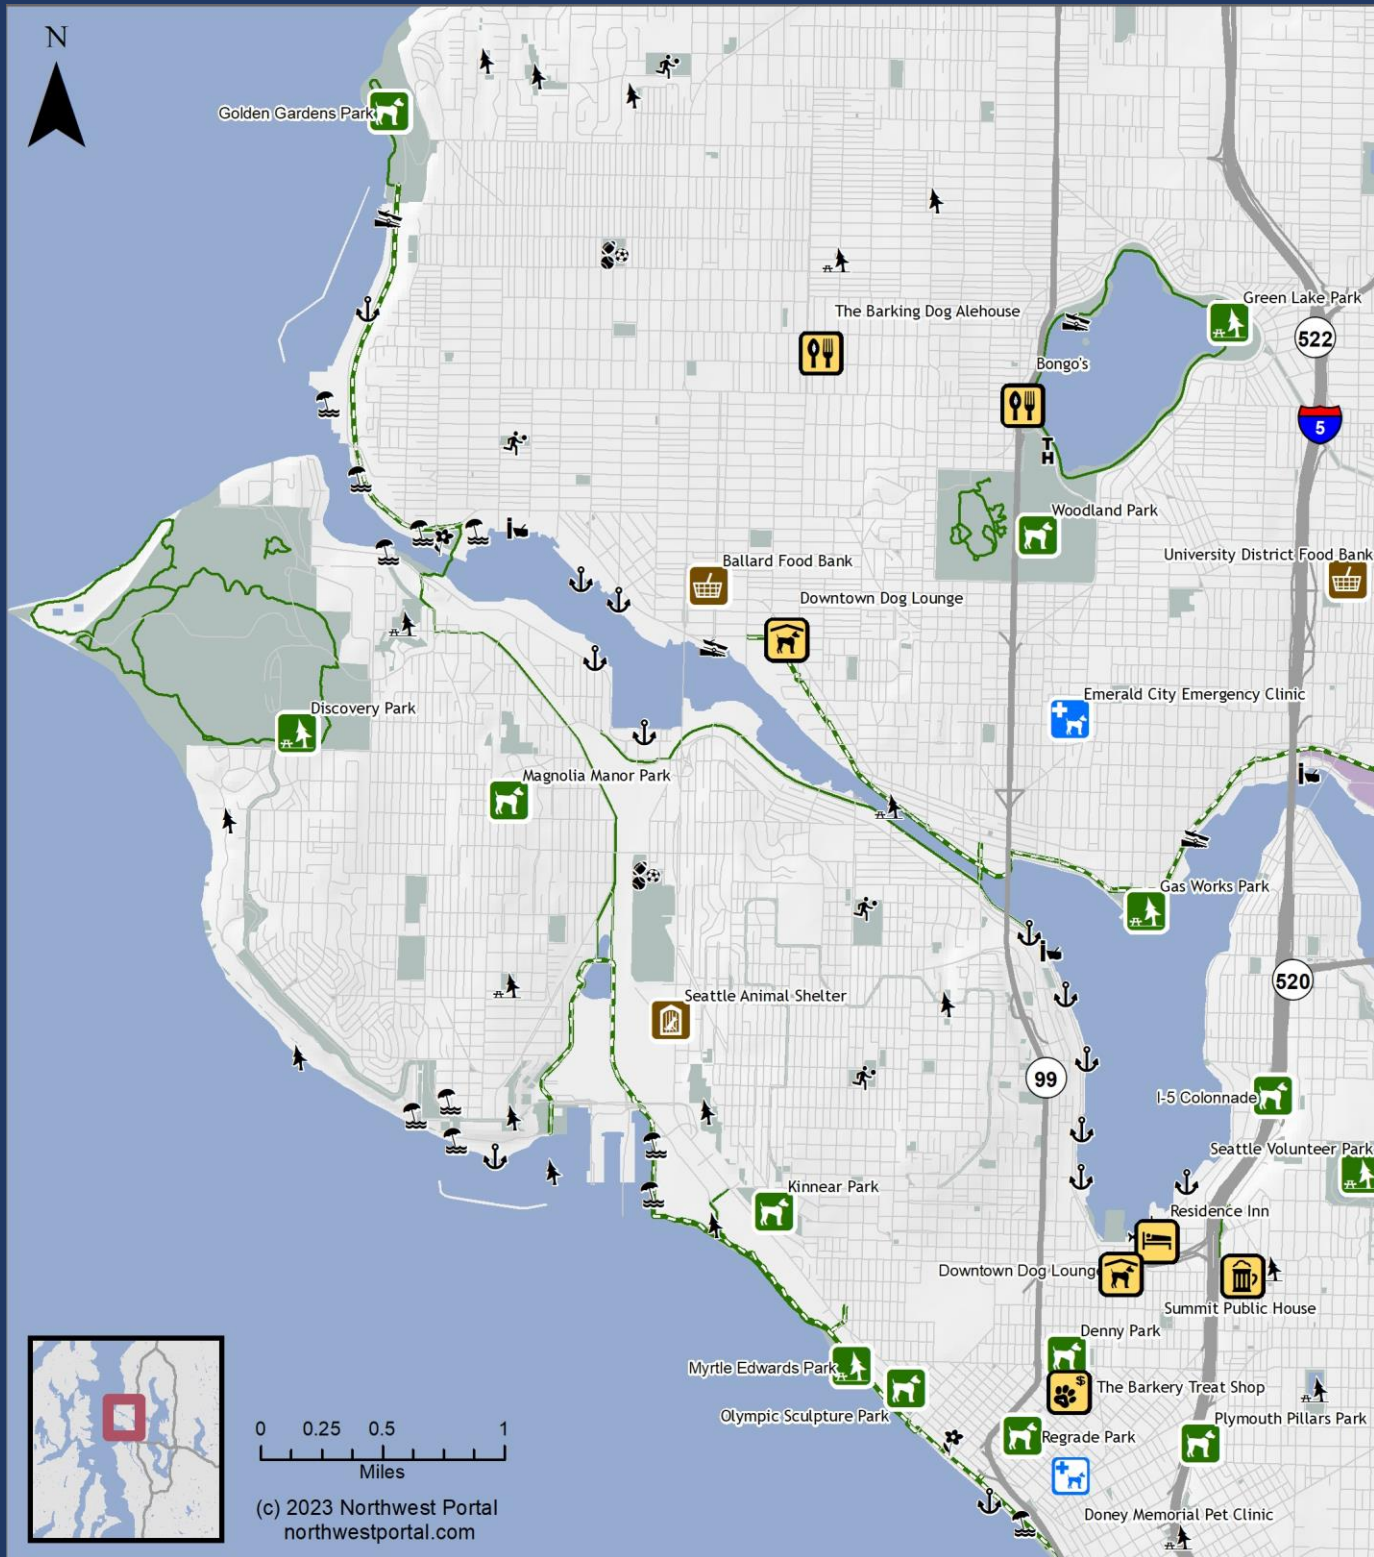

Seattle Pup Dog Map Magnuson to Volunteer Park

Find places to take your pup with the Dog NW web map & Seattle Pup Magazine

nwpmaps.com/dogs

	Veterinarian		Dog Favorites
	Emergency Vet		Businesses
	Animal Shelter		Regional Trail
	Pet Food Bank		Trail
	Off-Leash Area		Park
			UW Campus

(c) 2023 Northwest Portal
northwestportal.com

Seattle Pup Dog Map Green Lake & Discovery Park

Find places to take your pup with the Dog NW web map & Seattle Pup Magazine

nwpmaps.com/dogs

- | | |
|----------------|----------------|
| Veterinarian | Dog Favorites |
| Emergency Vet | Businesses |
| Animal Shelter | Regional Trail |
| Pet Food Bank | Trail |
| Off-Leash Area | Park |
| | UW Campus |

0 0.25 0.5 1
Miles

(c) 2023 Northwest Portal
northwestportal.com

Seattle Pup Dog Map Marymoor Park

Find places to take
your pup with the
Dog NW web map &
Seattle Pup Magazine

nwpmaps.com/dogs

- | | |
|----------------|----------------|
| Veterinarian | Dog Favorites |
| Emergency Vet | Businesses |
| Animal Shelter | Regional Trail |
| Pet Food Bank | Trail |
| Off-Leash Area | Park |
| | UW Campus |

Seattle Pup Dog Map Tacoma

Find places to take your pup with the Dog NW web map & Seattle Pup Magazine

nwpmaps.com/dogs

- | | | | |
|--|----------------|--|----------------|
| | Veterinarian | | Dog Favorites |
| | Emergency Vet | | Businesses |
| | Animal Shelter | | Regional Trail |
| | Pet Food Bank | | Trail |
| | Off-Leash Area | | Park |
| | | | UW Campus |