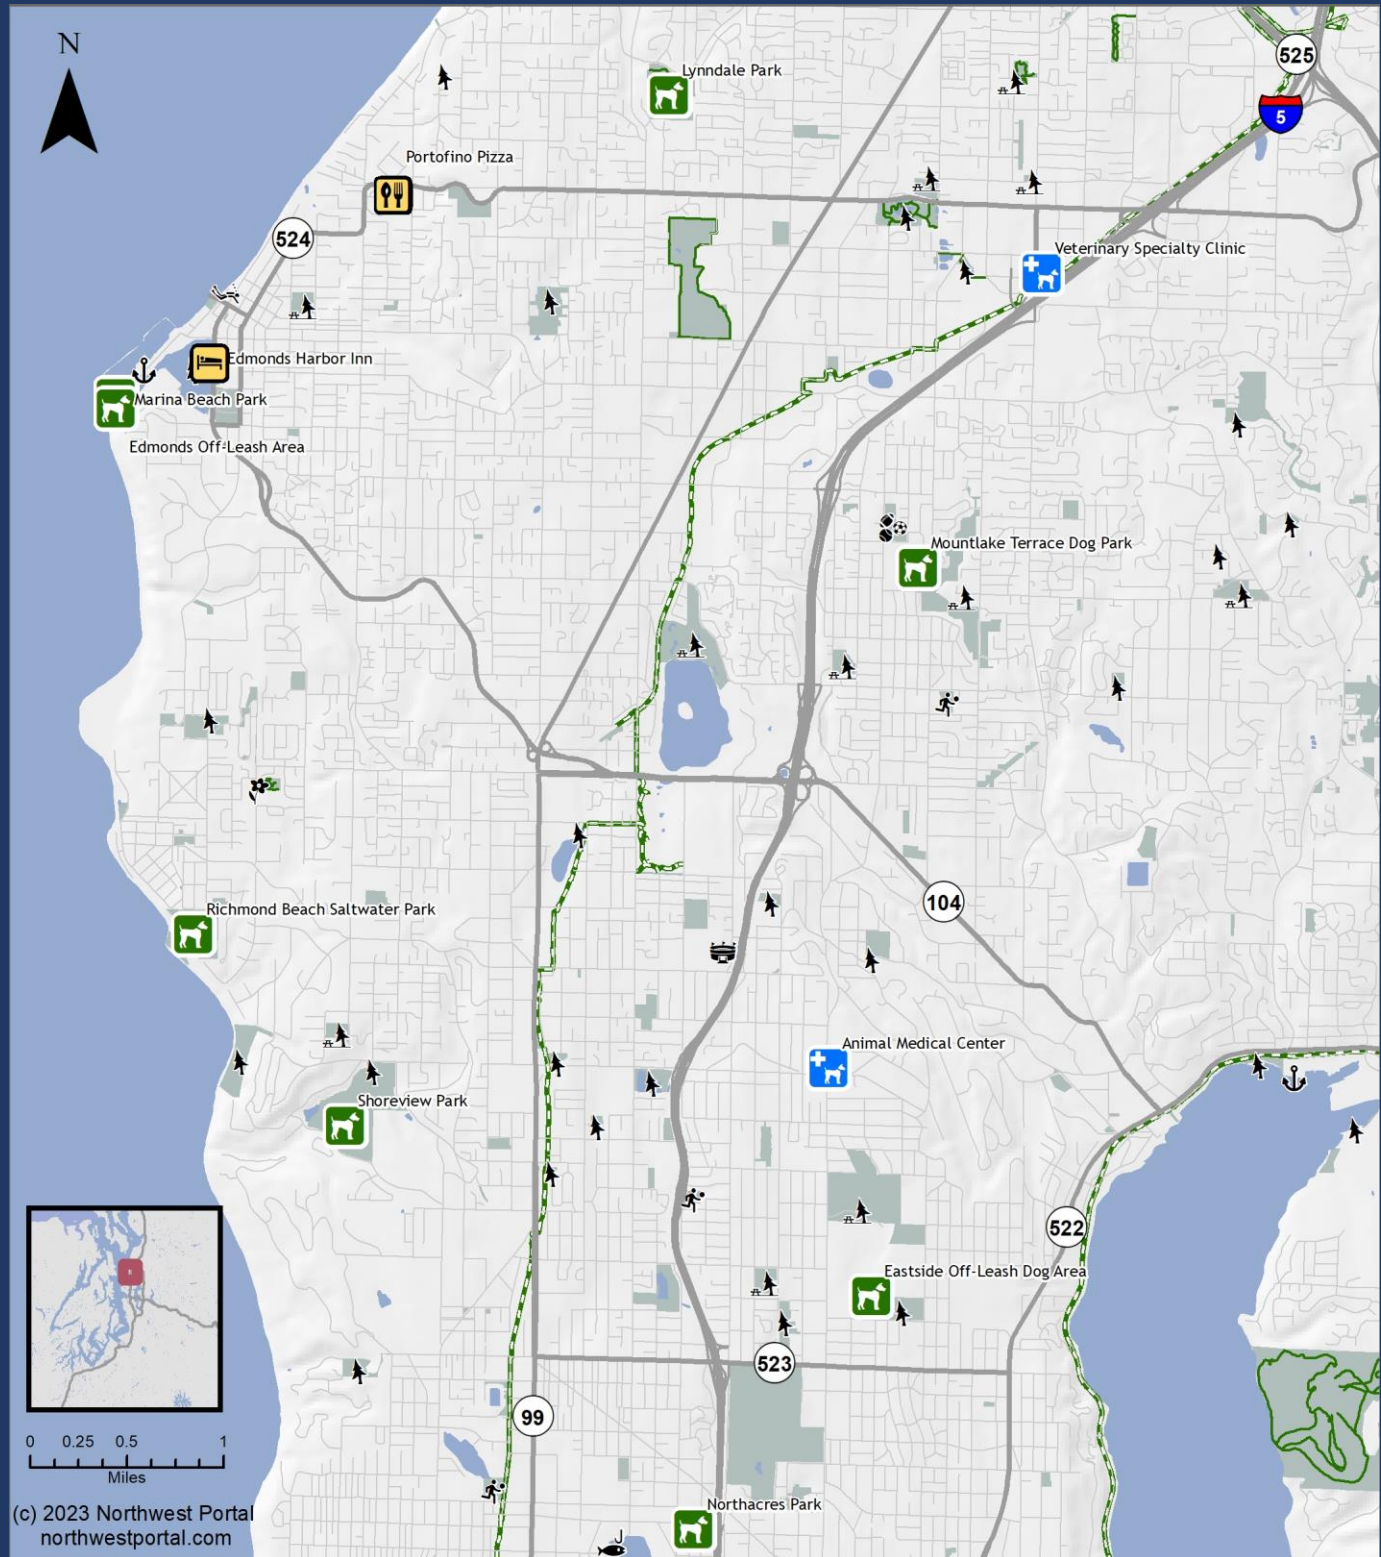

0 0.25 0.5 1
Miles

(c) 2023 Northwest Portal
northwestportal.com

Seattle Pup Dog Map Marymoor Park

Find places to take
your pup with the
Dog NW web map &
Seattle Pup Magazine

nwpmaps.com/dogs

- | | |
|----------------|----------------|
| Veterinarian | Dog Favorites |
| Emergency Vet | Businesses |
| Animal Shelter | Regional Trail |
| Pet Food Bank | Trail |
| Off-Leash Area | Park |
| | UW Campus |

Seattle Pup Dog Map Tacoma

Find places to take your pup with the Dog NW web map & Seattle Pup Magazine

nwpmaps.com/dogs

- | | | | |
|--|----------------|--|----------------|
| | Veterinarian | | Dog Favorites |
| | Emergency Vet | | Businesses |
| | Animal Shelter | | Regional Trail |
| | Pet Food Bank | | Trail |
| | Off-Leash Area | | Park |
| | | | UW Campus |

N

(c) 2023 Northwest Portal
northwestportal.com

N
0 1 2 4
Miles
(c) 2023 Northwest Portal www.northwestportal.com

Seattle Pup Dog Map Edmonds

Find places to take your pup with the Dog NW web map & Seattle Pup Magazine

nwpmaps.com/dogs

- | | | | |
|--|----------------|--|----------------|
| | Veterinarian | | Dog Favorites |
| | Emergency Vet | | Businesses |
| | Animal Shelter | | Regional Trail |
| | Pet Food Bank | | Trail |
| | Off-Leash Area | | Park |
| | | | UW Campus |