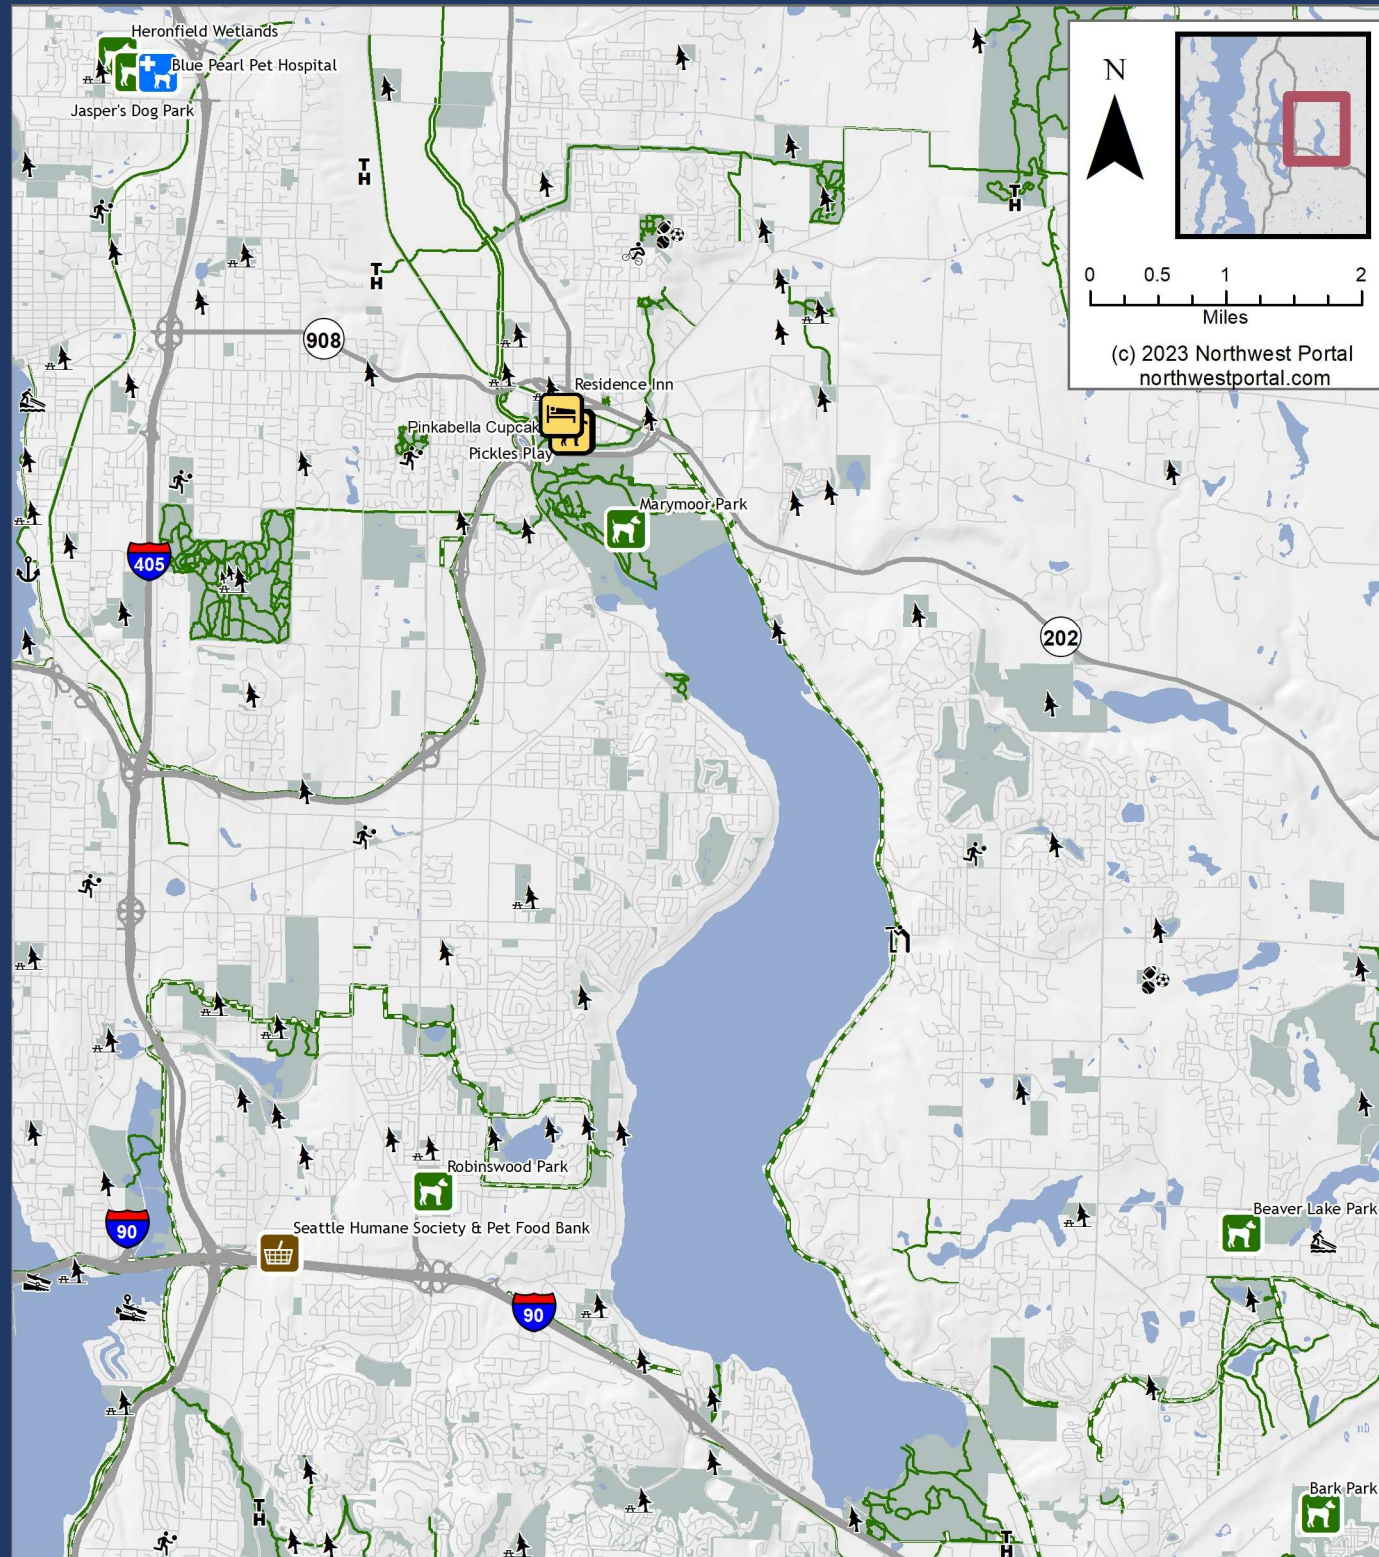

Seattle Pup Dog Map Marymoor Park

Find places to take
your pup with the
Dog NW web map &
Seattle Pup Magazine

nwpmaps.com/dogs

- | | |
|----------------|----------------|
| Veterinarian | Dog Favorites |
| Emergency Vet | Businesses |
| Animal Shelter | Regional Trail |
| Pet Food Bank | Trail |
| Off-Leash Area | Park |
| | UW Campus |

(c) 2023 Northwest Portal
northwestportal.com

0 1 2 3 4
Miles
N
(c) 2023 Northwest Portal www.northwestportal.com