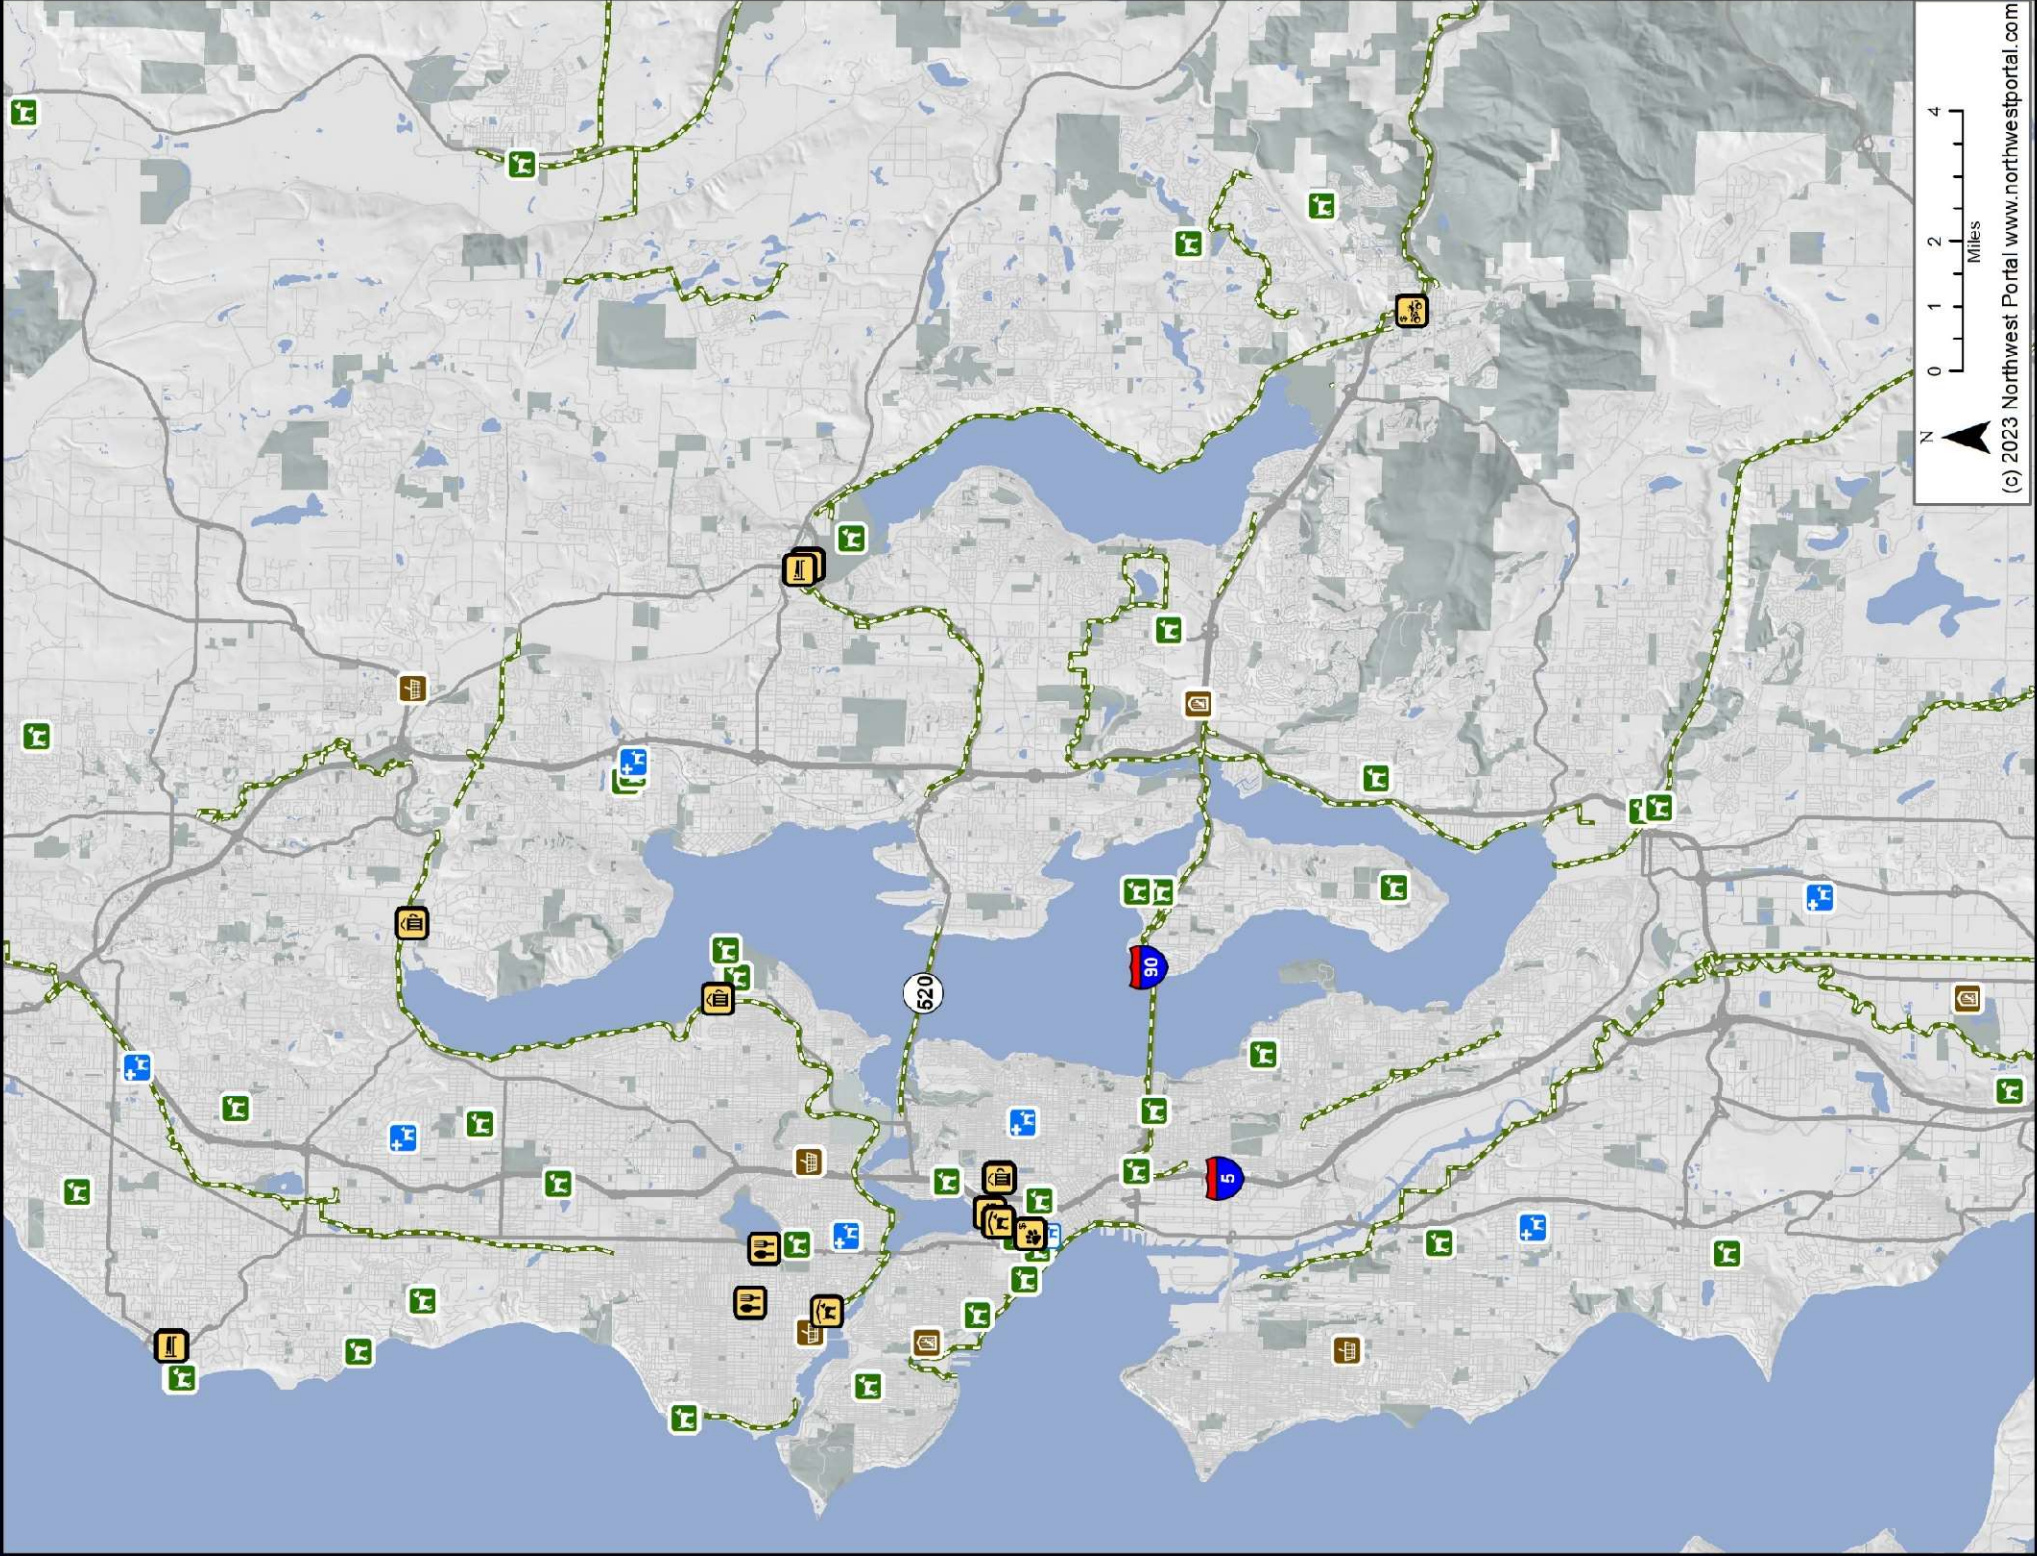

Seattle Pup Dog Map Marymoor Park

Find places to take
your pup with the
Dog NW web map &
Seattle Pup Magazine

nwpmaps.com/dogs

- | | |
|----------------|----------------|
| Veterinarian | Dog Favorites |
| Emergency Vet | Businesses |
| Animal Shelter | Regional Trail |
| Pet Food Bank | Trail |
| Off-Leash Area | Park |
| | UW Campus |

(c) 2023 Northwest Portal
northwestportal.com

0 1 2 3 4
Miles
N
(c) 2023 Northwest Portal www.northwestportal.com