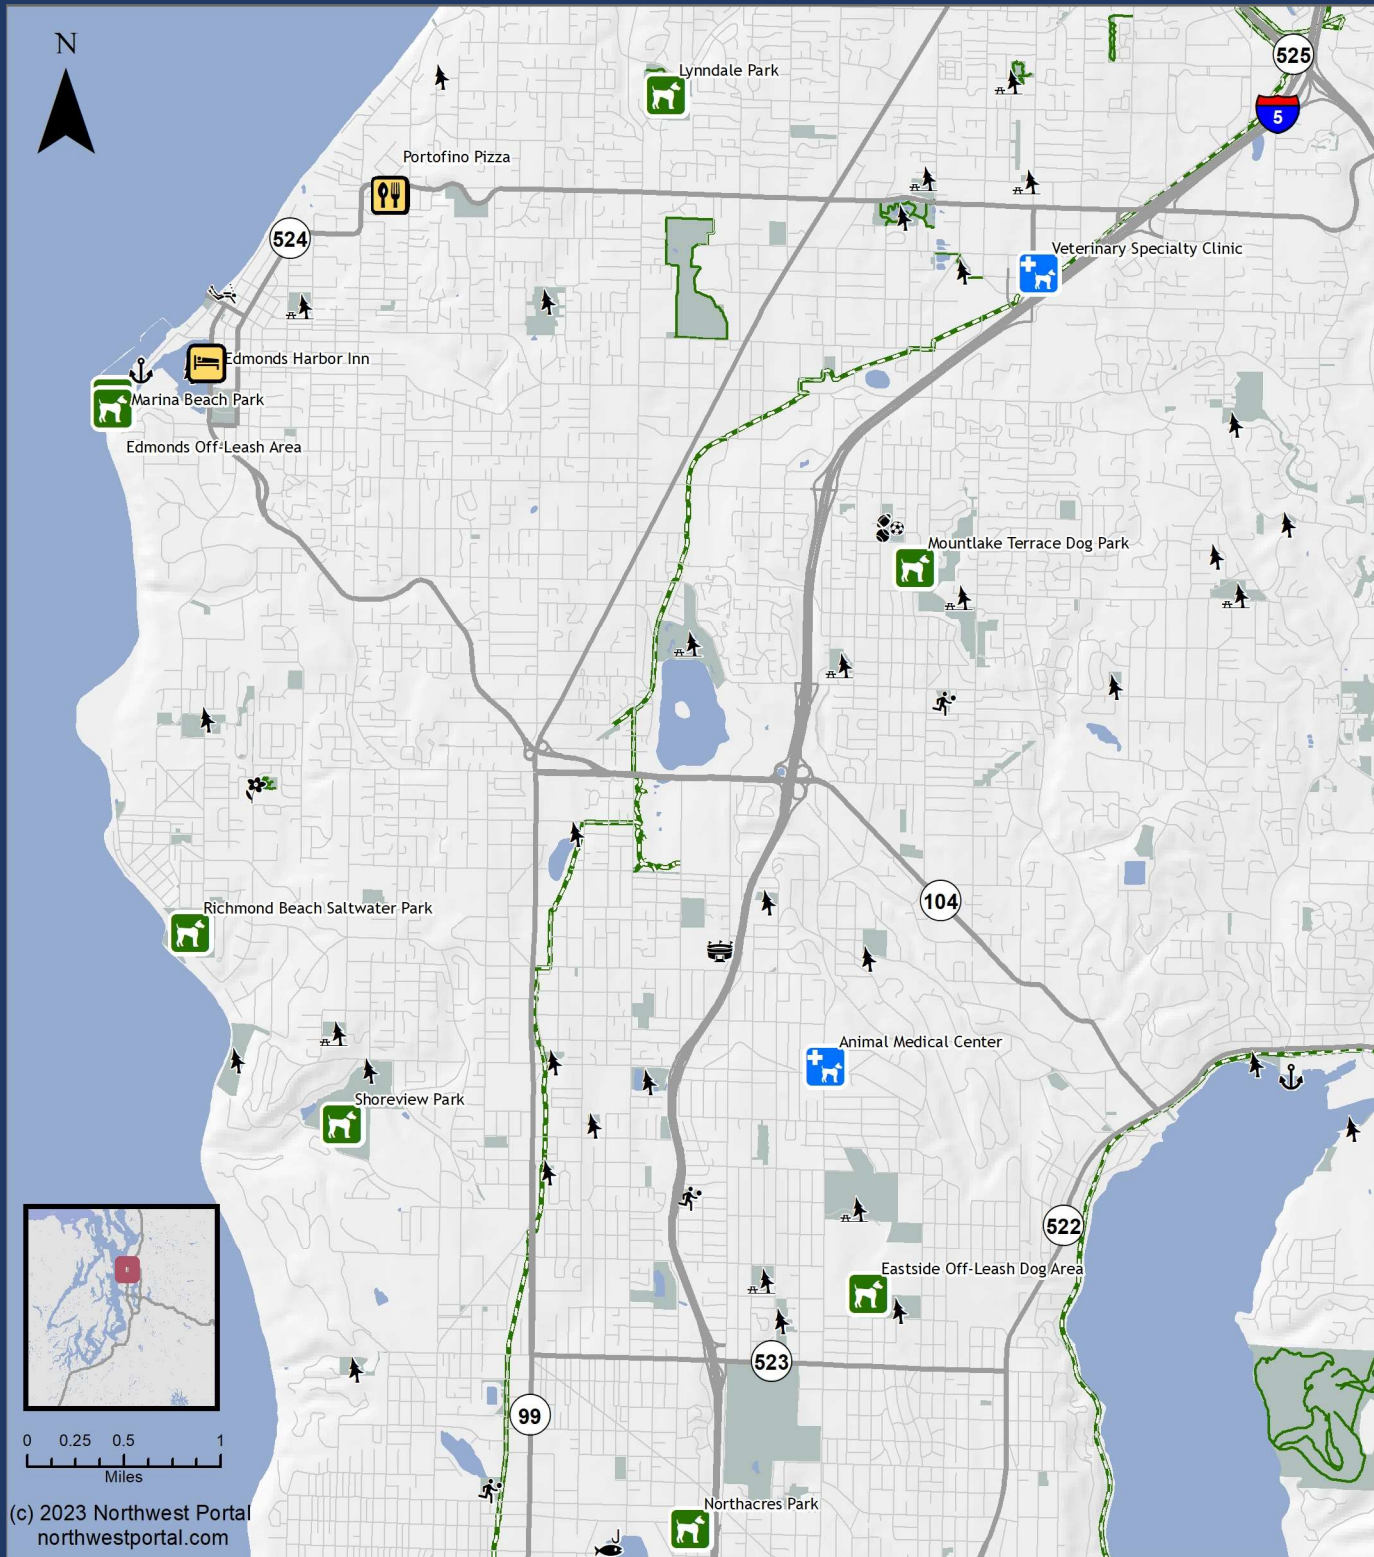

Seattle Pup Dog Map Edmonds

Find places to take your pup with the Dog NW web map & Seattle Pup Magazine

nwpmaps.com/dogs

- | | | | |
|--|----------------|--|----------------|
| | Veterinarian | | Dog Favorites |
| | Emergency Vet | | Businesses |
| | Animal Shelter | | Regional Trail |
| | Pet Food Bank | | Trail |
| | Off-Leash Area | | Park |
| | | | UW Campus |